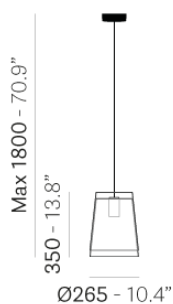

PEDRALI®

L001 L001SW/AA

DESIGN:
ALBERTO BASAGLIA NATALIA ROTA NODARI

L001 is a collection of lamps with an iconic design consisting of elements capable of creating different combinations. Suspension lamp with two injection moulded polycarbonate diffusers Ø 265mm.

ЗАПРОС ИНФОРМАЦИИ