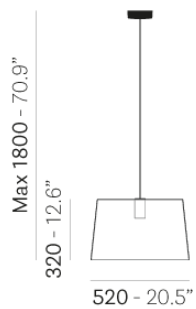

PEDRALI®

L001 L001SW/B

DESIGN:
ALBERTO BASAGLIA NATALIA ROTA NODARI

L001 is a collection of lamps with an iconic design consisting of elements capable of creating different combinations. Suspension lamp with injection moulded polycarbonate diffuser Ø 520mm.

ЗАПРОС ИНФОРМАЦИИ

MAX 1x23W E27 220-240V

ПРОЗРАЧНЫЙ АБАЖУР

КРАШЕНЫЙ АБАЖУР

АРМАТУРА

ПОКРЫТИЙ