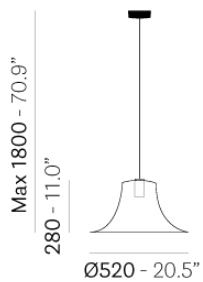

**PEDRALI®****L004 L004SW/A**

DESIGN:  
ALBERTO BASAGLIA NATALIA ROTA NODARI

Suspension lamp with black matt cable and ceiling rose, resistant and self-supporting. Polycarbonate diffuser, soft-touch powder coated, removable without dismantling the electrical body, for an easy fitting and removal.

ЗАПРОС ИНФОРМАЦИИ

MAX 1x23W E27 220-240V

КРАШЕНЫЙ АБАЖУР

АРМАТУРА

ПОКРЫТИЙ