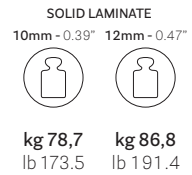

mm
in

*On request 60 mm (CC60) cable management also available
Disponibile a richiesta il tavolo con canalina larghezza 60 mm (CC60)

• ARKW240X120CC *

THICKNESS TOP

• ARKW240X120CCO

• ARKW300X120CC *

• ARKW300X120CCO