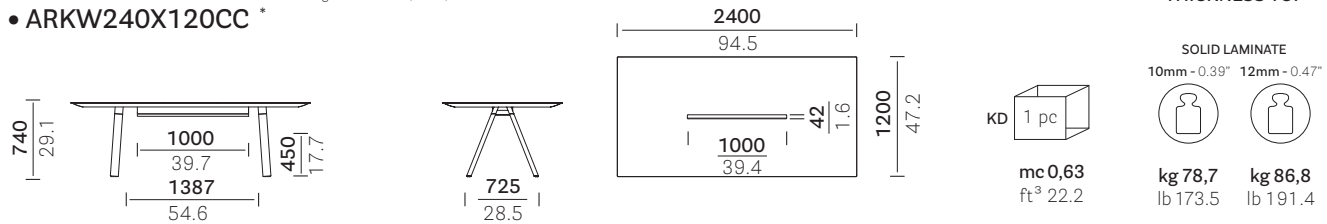

• ARKW240X120CC *

THICKNESS TOP

• ARKW240X120CCO