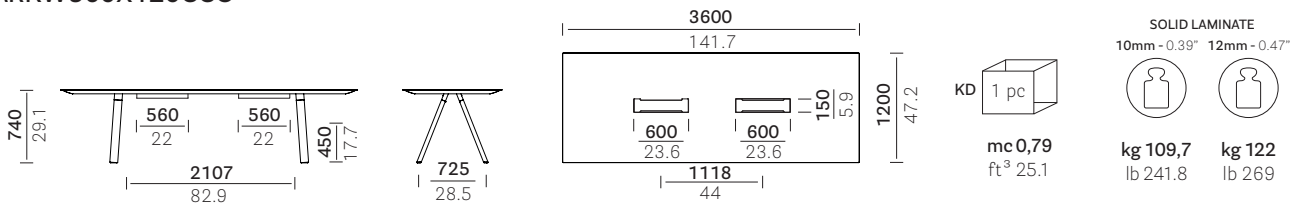

• ARKW360X120CCO

MATERIALS

Materiali
Materialien
Matériaux
Materiales

• TOP - RIPIANO - TISCHPLATTE - PLATEAU - SOBRE

Solid laminate top

Ripiano in stratificato / Kompakt-Tischplatte / Plateau stratifiés / Sobre compacto

TOP FINISH - FINITURA RIPIANO - AUSFÜHRUNG DER TISCHPLATTE - FINITION PLATEAU - ACABADO SOBRE

FNP_NE*

TOP / RIPIANO / TISCHPLATTE / PLATEAU / SOBRE

10 mm thickness / Spessore 10 mm / Stärke 10 mm / Épaisseur 10 mm / Espesor 10 mm

Flat edge / Bordo piatto / Flache Kante / Chant plat / Canto rect

Black core / Anima nera / Schwarzer kern / Coeur noir / Alma negra

CFC_BI

TOP / RIPIANO / TISCHPLATTE / PLATEAU / SOBRE

10 mm thickness / Spessore 10 mm / Stärke 10 mm / Épaisseur 10 mm / Espesor 10 mm

Chamfered edge / Bordo inclinato / Geneigte Kante / Chant incliné / Canto inclinado

White core / Anima bianca / Weißer Kern / Coeur blanc / Alma blanco

FMP_NE*

TOP / RIPIANO / TISCHPLATTE / PLATEAU / SOBRE

12 mm thickness / Spessore 12 mm / Stärke 12 mm / Épaisseur 12 mm / Espesor 12 mm

Flat edge / Bordo piatto / Flache Kante / Chant plat / Canto rect

Plywood core / Anima in multistrati / Sperrholzkern / Coeur en multiplis / Alma en contrachapada

Reproduction of this document is strictly prohibited without prior written authorisation from Pedrali SpA. Sizes, weights and finishes may change without previous notice.
È vietata la riproduzione del seguente documento senza previa autorizzazione scritta da parte di Pedrali SpA. Dimensioni, pesi e finiture possono variare senza alcun preavviso.