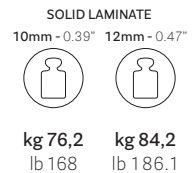

mm
in

*On request 60 mm (CC60) cable management also available
Disponibile a richiesta il tavolo con canalina larghezza 60 mm (CC60)

• ARKW240X120CC *

THICKNESS TOP

• ARKW240X120CCO

• ARKW300X120CC *

• ARKW300X120CCO