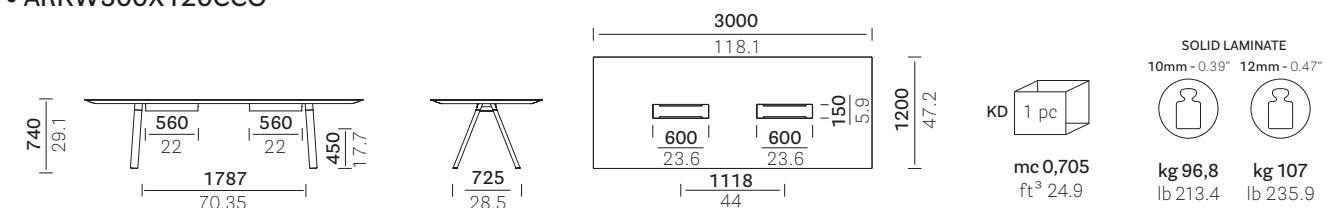

mm
in

*On request 60 mm (CC60) cable management also available
Disponibile a richiesta il tavolo con canalina larghezza 60 mm (CC60)

• ARKW240X120CC *

THICKNESS TOP

• ARKW240X120CCO

• ARKW300X120CC *

• ARKW300X120CCO