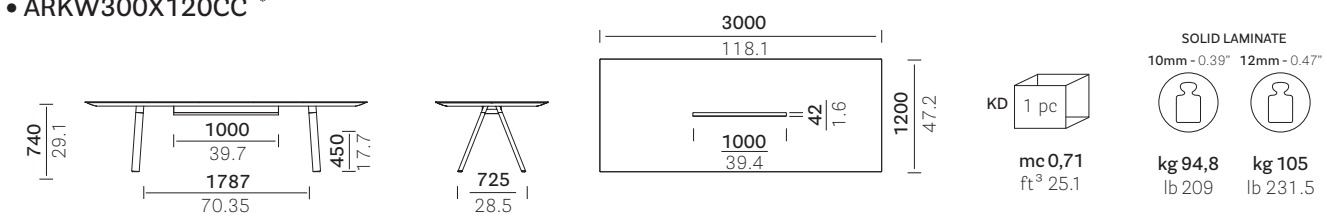

mm
in

*On request 60 mm (CC60) cable management also available
Disponibile a richiesta il tavolo con canalina larghezza 60 mm (CC60)

• ARKW240X120CC *

THICKNESS TOP

• ARKW240X120CCO

• ARKW300X120CC *

• ARKW300X120CCO