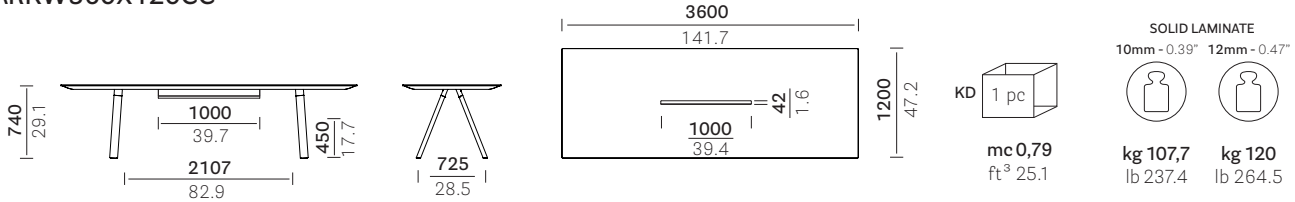

Arki-Table Wood

PEDRALI
THE ITALIAN ESSENCE

ARKW240X120CC - ARKW300X120CC - ARKW360X120CC
ARKW240X120CCO - ARKW300X120CCO - ARKW360X120CCO

100% MADE IN ITALY

DESIGN
Pedrali R&D

• ARKW360X120CC*