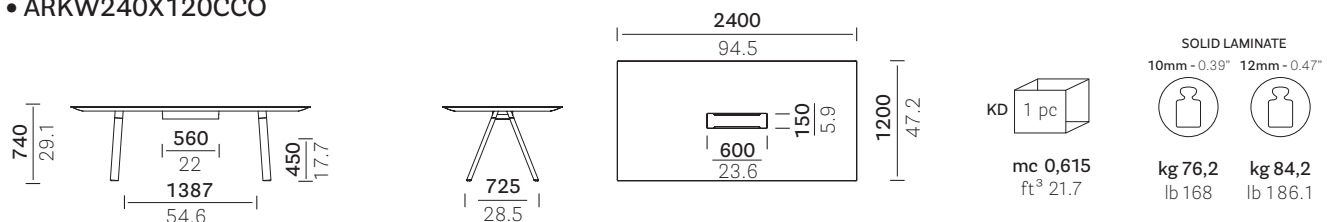

mm
in

*On request 60 mm (CC60) cable management also available
Disponibile a richiesta il tavolo con canalina larghezza 60 mm (CC60)

• ARKW240X120CC *

THICKNESS TOP

• ARKW240X120CCO

• ARKW300X120CC *

• ARKW300X120CCO