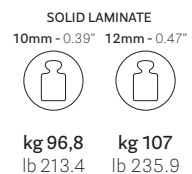

mm
in

*On request 60 mm (CC60) cable management also available
Disponibile a richiesta il tavolo con canalina larghezza 60 mm (CC60)

• ARKW240X120CC *

THICKNESS TOP

• ARKW240X120CCO

• ARKW300X120CC *

• ARKW300X120CCO