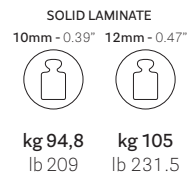

mm
in

*On request 60 mm (CC60) cable management also available
Disponibile a richiesta il tavolo con canalina larghezza 60 mm (CC60)

• ARKW240X120CC *

THICKNESS TOP

• ARKW240X120CCO

• ARKW300X120CC *

• ARKW300X120CCO