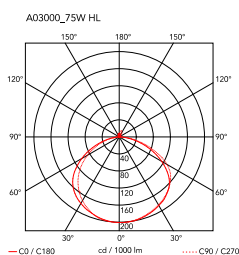

Mounting	Wall
Environment	Indoor
Weight	6 Kg
Light sources available	1 x LED 8W E27 740lm 2700K [e] cod. RF25323 Dimmable 1 x LED 8W E27 740lm 3000K [e] cod. RF25317 Dimmable
Emergency	Without
Voltage	220-250V
Power	MAX 75
Battery	No
Supply included	Yes
Cord Length	2030 mm
Materials	Steel
Colors	● A0300009 - White ● A0300030 - Black
Certificate	CE F IP 20