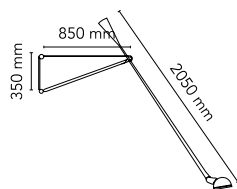

265

by Paolo Rizzato , 1973

Wall lamp providing direct light. Painted steel adjustable arm and reflector. Chrome-plated brass reflector support. Cast iron tapered counterweight. Painted steel wall fixture.

Mounting	Wall
Environment	Indoor
Weight	6 Kg
Light sources available	1 x LED 8W E27 740lm 2700K [e] cod. RF25323 Dimmable 1 x LED 8W E27 740lm 3000K [e] cod. RF25317 Dimmable
Emergency	Without
Voltage	220-250V
Power	MAX 75
Battery	No
Supply included	Yes
Cord Length	2030 mm
Materials	Steel
Colors	● A0300009 - White ● A0300030 - Black
Certificate	CE F IP 20