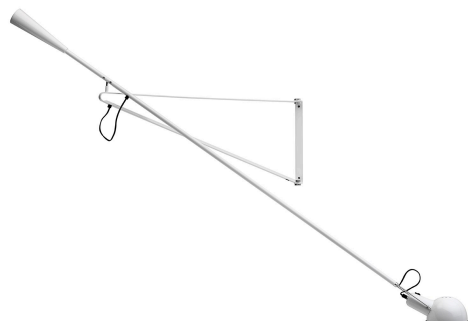

265

by Paolo Rizzato , 1973

Wall lamp providing direct light. Painted steel adjustable arm and reflector. Chrome-plated brass reflector support. Cast iron tapered counterweight. Painted steel wall fixture.

Mounting	Wall
Environment	Indoor
Weight	6 Kg
Light sources available	1 x LED 8W E27 740lm 2700K [e] cod. RF25323 Dimmable 1 x LED 8W E27 740lm 3000K [e] cod. RF25317 Dimmable
Emergency	Without
Voltage	220-250V
Power	MAX 75
Battery	No
Supply included	Yes
Cord Length	2030 mm
Materials	Steel
Colors	● A0300009 - White ● A0300030 - Black
Certificate	CE F IP 20