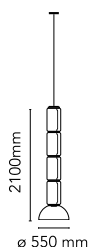

Noctambule Suspension 4 Low Cylinder and Bowl

by Konstantin Grcic , 2019

Hanging lamps consisting of interconnecting glass modules reaching a length of 3,2 mt. (126.77") with 4 mt. (157.48") suspended power cable. Cylindrical and semi-spherical transparent blown glass structure, suspended die cast aluminium ring connector, hydroformed steel internal lateral arm and injection moulded optical opal silicone outer ring diffusers. The power supply unit within the ceiling rose can be used as a dimmer to adjust the light intensity by 10% to 100% in either direction by means of the 0-10/1-10V, PUSH, DALI control.

Mounting	Pendant
Environment	Indoor
Weight	23,7 Kg
Light sources available	5 x Strip Led 9W + 1 Cob Led 18W 2700K 1865lm CRI90
Emergency	Without
Switching	Yes
Dimmer	Included
Voltage	100-240V
Power	63W
Battery	No
Supply included	Yes
Cord Length	4000 mm
Materials	Blown crystal, Die-cast aluminum
Colors	● F0275000 - Black
Certificate	CE IP20