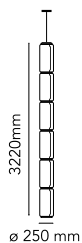

Noctambule Suspension 6 High Cylinder

by Konstantin Grcic , 2019

Hanging lamps consisting of interconnecting glass modules reaching a length of 3,2 mt. (126.77") with 4 mt. (157.48") suspended power cable. Cylindrical and semi-spherical transparent blown glass structure, suspended die cast aluminium ring connector, hydroformed steel internal lateral arm and injection moulded optical opal silicone outer ring diffusers. The power supply unit within the ceiling rose can be used as a dimmer to adjust the light intensity by 10% to 100% in either direction by means of the 0-10/1-10V, PUSH, DALI control.

Mounting	Pendant
Environment	Indoor
Weight	29,7 Kg
Light sources available	7 x Strip Led x 9W 2700K 2096lm CRI90
Emergency	Without
Switching	Yes
Dimmer	Included
Voltage	100-240V
Power	63W
Battery	No
Supply included	Yes
Cord Length	4000 mm
Materials	Blown crystal, Die-cast aluminum
Colors	● F0282000 - Black
Certificate	