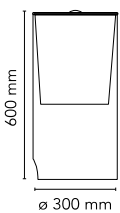

## Aoy

by Achille Castiglioni , 1975

Table lamp providing diffused light. Clear glass cylindrical lamp body. White opaline glass diffuser and reflector.

Mounting	Table
Environment	Indoor
Weight	12.1 Kg
Light sources available	1 x LED 8W E27 740lm 3000K [e] cod. RF25317 Dimmable 1 x LED 8W E27 740lm 2700K [e] cod. RF25323 Dimmable 1 x LED 8W E27 525lm 2700K [e] cod. RF25570 DIMMER
Emergency	Without
Switching	ON/OFF Switch for each lamp on power cord
Voltage	220-250V
Power	1x MAX 100W + 1x MAX 70W
Battery	No
Supply included	Yes
Cord Length	2350 mm
Materials	Glass
Colors	 F0200071 - Glass
Certificate	