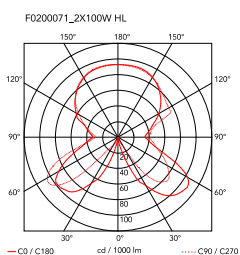

## Aoy

by Achille Castiglioni , 1975

Table lamp providing diffused light. Clear glass cylindrical lamp body. White opaline glass diffuser and reflector.

Mounting	Table
Environment	Indoor
Weight	12.1 Kg
Light sources available	1 x LED 8W E27 740lm 3000K [e] cod. RF25317 Dimmable 1 x LED 8W E27 740lm 2700K [e] cod. RF25323 Dimmable 1 x LED 8W E27 525lm 2700K [e] cod. RF25570 DIMMER
Emergency	Without
Switching	ON/OFF Switch for each lamp on power cord
Voltage	220-250V
Power	1x MAX 100W + 1x MAX 70W
Battery	No
Supply included	Yes
Cord Length	2350 mm
Materials	Glass
Colors	 F0200071 - Glass
Certificate	