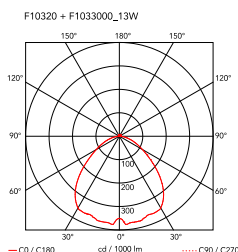

Bon Jour Versailles

by Philippe Starck , 2017

Table lamp providing diffuse light. Injection molded polymethylmethacrylate clear transparent base and diffuser. Electroplated/painted top cover in ABS. Edge Lighting technology light source. Power cord length 200 cm, with dimmer switch that provide ON-OFF functions and 10-100 % light adjustment. Plug-in power supply with interchangeable plugs.