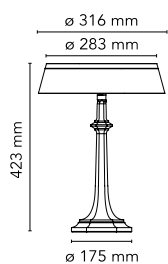

Bon Jour Versailles

by Philippe Starck , 2017

Table lamp providing diffuse light. Injection molded polymethylmethacrylate clear transparent base and diffuser. Electroplated/painted top cover in ABS. Edge Lighting technology light source. Power cord length 200 cm, with dimmer switch that provide ON-OFF functions and 10-100 % light adjustment. Plug-in power supply with interchangeable plugs.

Mounting	Table
Environment	Indoor
Weight	1,54 Kg
Light sources available	1 x EDGE LIGHTING 13W 811lm 2700K CRI90 [i] Dimmable
Emergency	Without
Dimmer	Included
Voltage	100-240/24V
Power	13W
Battery	No
Supply included	No
Colors	<ul style="list-style-type: none"> F1041057 - Chrome F1041015 - Copper