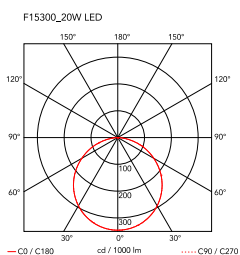

Captain Flint

by Michael Anastassiades , 2015

Floor lamp providing adjustable direct light. Painted steel or brushed brass, stem and metal spinning cone. Opal photoengraved PC diffuser by injection molding. White Carrara or Black Marquina marble base. Power cord length 260 cm, with foot dimmer switch that provide ON-OFF functions and 10-100% light adjustment. Plug-in power supply with interchangeable plugs

Cord Length	2600 mm
Materials	Aluminum, Brass, Marble, Polycarbonate, Steel

Colors	 F1530059 - Brushed brass/white marble  F1530030 - Anthracite/Black Marble
--------	---

Certificate	   
-------------	--