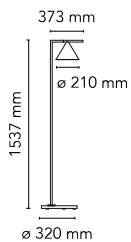

Captain Flint

by Michael Anastassiades , 2015

Floor lamp providing adjustable direct light. Painted steel or brushed brass, stem and metal spinning cone. Opal photoengraved PC diffuser by injection molding. White Carrara or Black Marquina marble base. Power cord length 260 cm, with foot dimmer switch that provide ON-OFF functions and 10-100% light adjustment. Plug-in power supply with interchangeable plugs

Cord Length	2600 mm
Materials	Aluminum, Brass, Marble, Polycarbonate, Steel

Colors	 F1530059 - Brushed brass/white marble  F1530030 - Anthracite/Black Marble
--------	---

Certificate	   
-------------	--