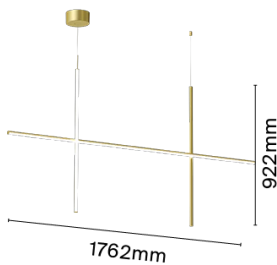

Coordinates S2

by Michael Anastassiades , 2020

Coordinates' is a lighting system consisting of horizontal and vertical strip lights that form illuminated grid-like structures of various complexities. The system can be easily adapted for different environments of varying scale.

In addition to the customized solutions there are a collection of standard chandeliers of pared-down configurations that can be used in any setting.

Mounting	Pendant
Environment	Indoor
Weight	1,7 Kg
Light sources available	1 x Strip Led 55W [i] 2700K 2960lm CRI95
Emergency	Without
Voltage	48V
Power	55W
Battery	No
Supply included	No

Materials Aluminum, Silicone

Colors ● F1862044 - Anodized Champagne

Certificate    