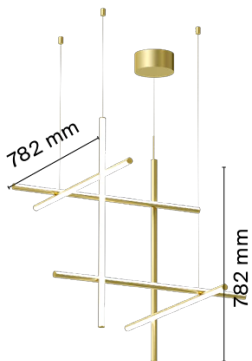

Coordinates S3

by Michael Anastassiades , 2020

Coordinates' is a lighting system consisting of horizontal and vertical strip lights that form illuminated grid-like structures of various complexities. The system can be easily adapted for different environments of varying scale.

In addition to the customized solutions there are a collection of standard chandeliers of pared-down configurations that can be used in any setting.

Mounting	Pendant
Environment	Indoor
Weight	2,2 Kg
Light sources available	1 x Strip Led 71W [i] 2700K 3850lm CRI95
Emergency	Without
Voltage	48V
Power	64W
Battery	No
Supply included	No