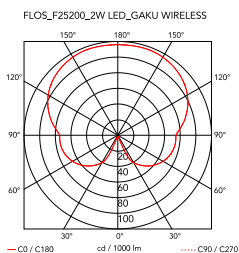

Mounting	Table
Environment	Indoor
Weight	2,5 Kg
Light sources available	LED ARRAY 2W 2700K 120lm CRI90 Dimmable
Emergency	Without
Dimmer	Included
Power	2W
Battery	Yes
Supply included	Yes

Cord Length	140 cm mm
Materials	Wood, Polycarbonate

Colors	● F2520030 - Black ● F2520009 - White

Certificate