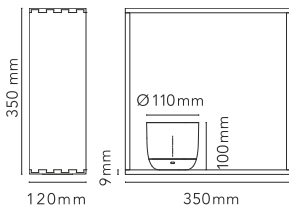

Mounting	Table
Environment	Indoor
Weight	2,5 Kg
Light sources available	LED ARRAY 2W 2700K 120lm CRI90 Dimmable
Emergency	Without
Dimmer	Included
Power	2W
Battery	Yes
Supply included	Yes

Cord Length	140 cm mm
Materials	Wood, Polycarbonate

Colors	● F2520030 - Black ● F2520009 - White

Certificate