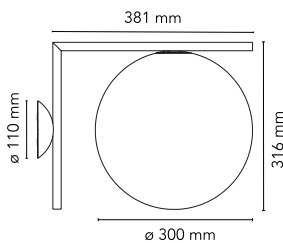

IC Lights Ceiling/Wall 2

by Michael Anastassiades , 2014

Wall-ceiling lamp providing diffused light. Frame in brass, brushed and transparent varnished or chrome steel. Blown glass opal diffuser.

Mounting	Ceiling and wall
Environment	Indoor
Weight	3.7 Kg
Light sources available	1 x LED 13W E27 1400lm 3000K [e] cod. RF25535 Dimmable 1 x LED 17W E27 1900lm 2700K [e] cod. RF26259 Dimmable 1 x LED 17W E27 2000lm 3000K [e] cod. RF26258 Dimmable 1 x LED 15W E27 2000lm 2700K [e] cod. RF28665 Dimmable