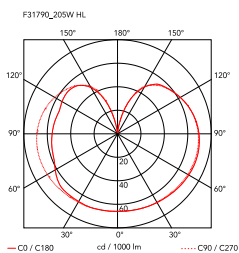

IC Lights Ceiling/Wall 2

by Michael Anastassiades , 2014

Wall-ceiling lamp providing diffused light. Frame in brass, brushed and transparent varnished or chrome steel. Blown glass opal diffuser.

Mounting	Ceiling and wall
Environment	Indoor
Weight	3.7 Kg
Light sources available	1 x LED 13W E27 1400lm 3000K [e] cod. RF25535 Dimmable 1 x LED 17W E27 1900lm 2700K [e] cod. RF26259 Dimmable 1 x LED 17W E27 2000lm 3000K [e] cod. RF26258 Dimmable 1 x LED 15W E27 2000lm 2700K [e] cod. RF28665 Dimmable