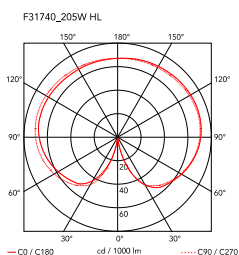

## IC Lights Floor 2

by Michael Anastassiades , 2014

Floor lamp providing diffused light. Frame in brass, brushed and transparent varnished or chrome steel. Blown glass opal diffuser. Dimmer on the power chord.