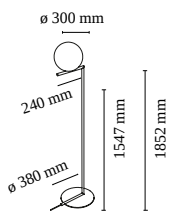

## IC Lights Floor 2

by Michael Anastassiades , 2014

Floor lamp providing diffused light. Frame in brass, brushed and transparent varnished or chrome steel. Blown glass opal diffuser. Dimmer on the power chord.

<b>Mounting</b>	Floor
<b>Environment</b>	Indoor
<b>Weight</b>	10.0 Kg
<b>Light sources available</b>	1 x LED 13W E27 1400lm 3000K [e] cod. RF25535 Dimmable 1 x LED 17W E27 1900lm 2700K [e] cod. RF26259 Dimmable 1 x LED 17W E27 2000lm 3000K [e] cod. RF26258 Dimmable 1 x LED 15W E27 2000lm 2700K [e] cod. RF28665 Dimmable

<b>Emergency</b>	Without
<b>Switching</b>	Dimmer on the power chord
<b>Dimmer</b>	Included
<b>Voltage</b>	220-240V
<b>Power</b>	MAX 205W
<b>Battery</b>	No
<b>Supply included</b>	No

**Materials** Blown glass, Brass, Steel