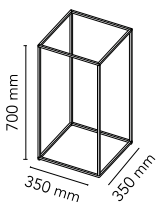

Mounting	Floor
Environment	Indoor
Weight	0.8 Kg
Light sources available	196 x TOP LED 15W 665lm 2700K CRI 85 [i]
Emergency	Without
Voltage	100-240/24V
Power	15W
Battery	No
Supply included	No

Materials Aluminum, Polycarbonate

Colors

- F3120030 - Anodized Black
- F3120054 - Anodized Aluminium
- F3120046 - Anodized Bronze

Certificate