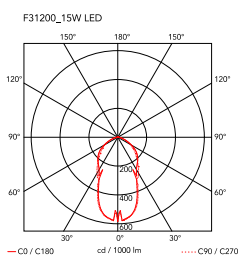

Mounting	Floor
Environment	Indoor
Weight	0.8 Kg
Light sources available	196 x TOP LED 15W 665lm 2700K CRI 85 [i]
Emergency	Without
Voltage	100-240/24V
Power	15W
Battery	No
Supply included	No

Materials Aluminum, Polycarbonate

Colors

- F3120030 - Anodized Black
- F3120054 - Anodized Aluminium
- F3120046 - Anodized Bronze

Certificate