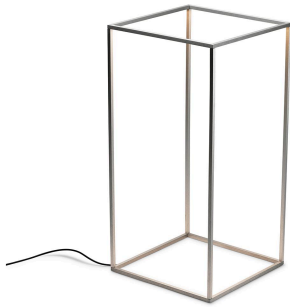

## Ipnos

by Nicoletta Rossi and Guido Bianchi , 2014

Floor lamp providing diffused light. Extruded aluminium frame 10x10x1 gratiné and anodized in various finishes. Led on the top edges incorporated in the extrusions and protected by transparent PC diffusers. Driver on plug, dimmable switch on chord.

Mounting	Floor
Environment	Indoor
Weight	0.8 Kg
Light sources available	196 x TOP LED 15W 665lm 2700K CRI 85 [i]
Emergency	Without
Voltage	100-240/24V
Power	15W
Battery	No
Supply included	No

Materials Aluminum, Polycarbonate

### Ipnos Top Plate

It's a transparent methacrylate diffuser, designed to be placed on the top of the fitting with the possibility to bear up to 5 kg. The Top Plate is adaptable for Ipnos both indoor and outdoor version.