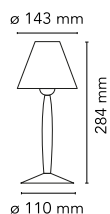

Miss Sissi

by Philippe Starck , 1991

Table lamp providing direct and diffused light. Injection-molded colored polycarbonate lamp body, diffuser and diffuser support.

Mounting	Table
Environment	Indoor
Weight	1.5 Kg
Light sources available	1 x MAX 60W E14 HSGS 820lm 2800K [e] cod.RF19781 Dimmable
Emergency	Without
Switching	ON/OFF switch on cord
Voltage	220-250V
Power	MAX 60W
Battery	No
Supply included	Yes
Cord Length	1230 mm
Materials	Polycarbonate
Colors	<input type="radio"/> F6250009 - White
Certificate	