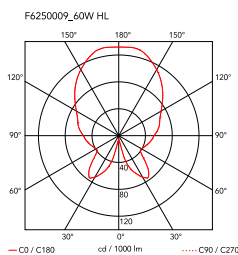

Miss Sissi

by Philippe Starck , 1991

Table lamp providing direct and diffused light. Injection-molded colored polycarbonate lamp body, diffuser and diffuser support.

Mounting	Table
Environment	Indoor
Weight	1.5 Kg
Light sources available	1 x MAX 60W E14 HSGS 820lm 2800K [e] cod.RF19781 Dimmable
Emergency	Without
Switching	ON/OFF switch on cord
Voltage	220-250V
Power	MAX 60W
Battery	No
Supply included	Yes
Cord Length	1230 mm
Materials	Polycarbonate
Colors	<input type="radio"/> F6250009 - White
Certificate	