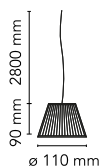

## Romeo Babe Soft Suspension

by Philippe Starck , 1997-2004

Suspension lamp providing diffused light. Acid-etched pressed borosilicate glass internal diffuser. Plissé cloth shade. Gray painted die-cast aluminum diffuser support.

Mounting	Pendant
Environment	Indoor
Weight	0.4 Kg
Light sources available	1 x HSGS G9 33W 460lm 2700K[e] cod. RF18863 Dimmable
Emergency	Without
Voltage	220-250V
Power	MAX 40W
Battery	No
Supply included	Yes
Cord Length	2800 mm
Materials	Fabric, Glass
Colors	 F6124007 - Fabric
Certificate	    