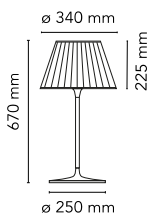

## Romeo Soft Table

by Philippe Starck , 1998

Table/desk lamp providing diffused light. Acid-etched pressed borosilicate glass internal diffuser. Plissé cloth shade. Gray painted steel stem and die-cast aluminum base and yoke. Injection-molded transparent polycarbonate diffuser support. On the cable there is the electronic dimmer which allows the regulation of light brightness.

Mounting	Table
Environment	Indoor
Weight	5.3 Kg
Light sources available	1 x LED 8W E27 740lm 2700K [e] cod. RF25323 Dimmable 1 x LED 8W E27 740lm 3000K [e] cod. RF25317 Dimmable 1 x MAX 150W E27 HSGS 2870lm 2900K [e] cod. RF20358 DIMMER
Emergency	Without
Switching	On the cable there is the electronic dimmer which allows the regulation of light brightness with a dial.
Dimmer	Included
Voltage	220-240V
Power	MAX 150W
Battery	No
Supply included	Yes
Cord Length	1800 mm
Materials	Aluminum, Fabric, Glass, Steel
Colors	 F6107007 - Fabric
Certificate	    