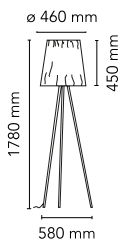

Rosy Angelis

by Philippe Starck , 1994

Floor lamp providing diffused light. Special ultra-lightweight fabric shade. Aluminum stems. Foam polycarbonate lamp-holder.

Mounting	Floor
Environment	Indoor
Weight	1.6 Kg
Light sources available	1 x LED 8W E27 740lm 2700K [e] cod. RF25323 Dimmable 1 x LED 8W E27 740lm 3000K [e] cod. RF25317 Dimmable
Emergency	Without
Switching	0-100% rotary dimmer located inside the lamp-holder and operated by a sleek satin-finished aluminium stem
Dimmer	Included
Voltage	220-240V
Power	MAX 150W
Battery	No
Supply included	Yes
Cord Length	2500 mm
Materials	Aluminum, Fabric
Colors	● F6160020 - Grey
Certificate	