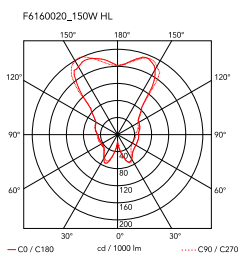

Rosy Angelis

by Philippe Starck , 1994

Floor lamp providing diffused light. Special ultra-lightweight fabric shade. Aluminum stems. Foam polycarbonate lamp-holder.

Mounting	Floor
Environment	Indoor
Weight	1.6 Kg
Light sources available	1 x LED 8W E27 740lm 2700K [e] cod. RF25323 Dimmable 1 x LED 8W E27 740lm 3000K [e] cod. RF25317 Dimmable
Emergency	Without
Switching	0-100% rotary dimmer located inside the lamp-holder and operated by a sleek satin-finished aluminium stem
Dimmer	Included
Voltage	220-240V
Power	MAX 150W
Battery	No
Supply included	Yes
Cord Length	2500 mm
Materials	Aluminum, Fabric
Colors	● F6160020 - Grey
Certificate	