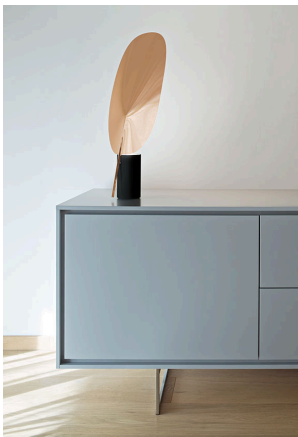

Serena

by Patricia Urquiola , 2015

Adjustable table lamp providing indirect and reflected light. Extruded aluminium heatsink, photoengraved black PC cut-off, photoengraved optical PMMA diffuser. Reflector in sheared and folded pre-anodized aluminium. Power cord length 200 cm, with dimmer switch that provides ON-OFF functions and 10-100% light adjustment. Plug-in power supply with interchangeable plugs

Materials Aluminum, Polycarbonate

Colors

- F6582015 - Copper
- F6582054 - Polished Aluminium
- F6582030 - Black

Certificate