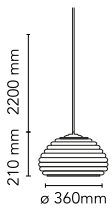

Mounting	Pendant
Environment	Indoor
Weight	1.5 Kg
Light sources available	1 x LED 8W E27 560lm 2700K [e] cod. RF25569 Dimmable
Emergency	Without
Voltage	220-250V
Power	MAX 70W
Battery	No
Supply included	Yes
Cord Length	2200 mm
Materials	Aluminum
Colors	● F6500000 - Polished Aluminium