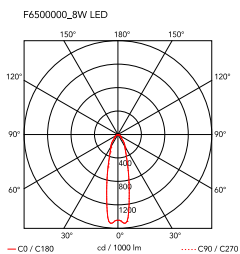

Mounting	Pendant
Environment	Indoor
Weight	1.5 Kg
Light sources available	1 x LED 8W E27 560lm 2700K [e] cod. RF25569 Dimmable
Emergency	Without
Voltage	220-250V
Power	MAX 70W
Battery	No
Supply included	Yes
Cord Length	2200 mm
Materials	Aluminum
Colors	● F6500000 - Polished Aluminium