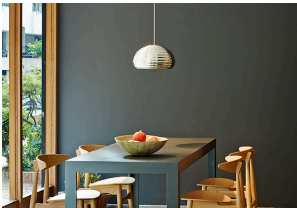

Splügen Bräu

by Achille & Pier Giacomo Castiglioni , 1961

Suspension fixture providing direct lighting. Polished and protected with transparent paint, spun aluminum reflector. Steel ceiling fitting, vacuum-formed ABS rose with gloss white finish.