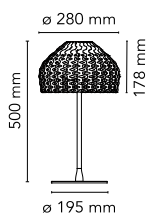

Tatou Table

by Patricia Urquiola , 2012

Diffused light table lamp. Exterior diffuser in Polycarbonate. Internal diffuser in injection printed opal polycarbonate. Support and base in painted steel.

Mounting	Table
Environment	Indoor
Weight	2.70 Kg
Light sources available	1 x LED 8W E27 740lm 3000K [e] cod. RF25317 Dimmable 1 x LED 8W E27 740lm 2700K [e] cod. RF25323 Dimmable
Emergency	Without
Dimmer	Included
Voltage	220-240V
Power	MAX 70W
Battery	No
Supply included	Yes

Cord Length	1500 mm
Materials	Polycarbonate, Steel

Colors	<ul style="list-style-type: none"> F7761009 - White F7761030 - Black F7761048 - Ochre-Grey
--------	--

Certificate