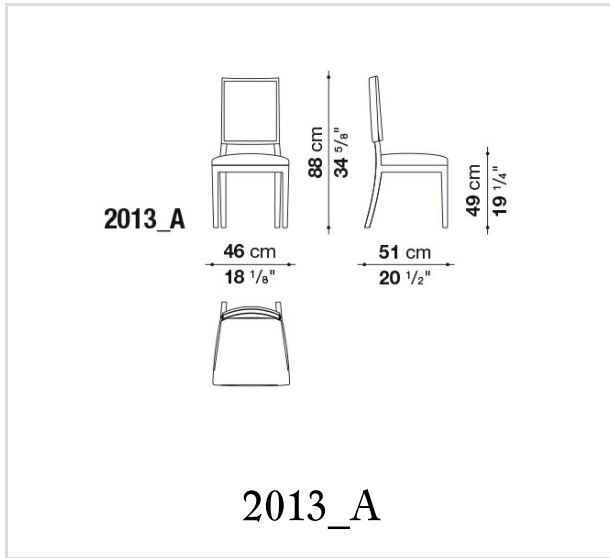

# Technical drawings

B&B Italia reserves the right to make technological and aesthetic improvements to its models, including changes to the sizes and materials, without notice. The technical drawings do not define the details of the product. The measurements shown are indicative and may undergo changes. In particular, the dimensions relevant to the padded parts are subject to usage tolerances over time caused by the normal adjustment of the padding. For the specific information, please contact the dealer closest to you.