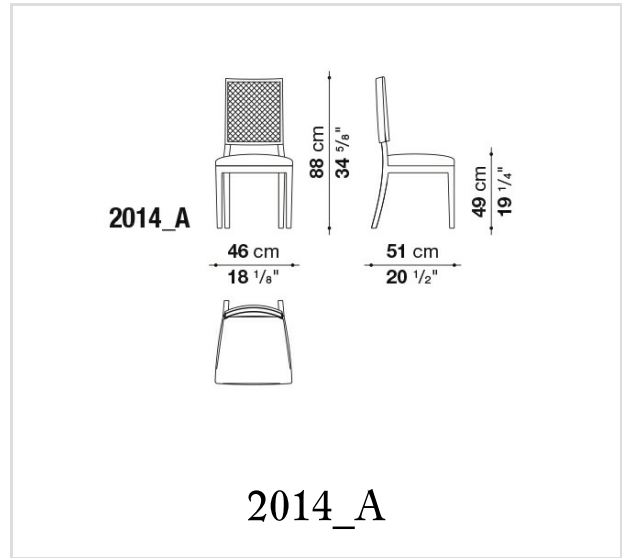

# Technical drawings

B&B Italia reserves the right to make technological and aesthetic improvements to its models, including changes to the sizes and materials, without notice. The technical drawings do not define the details of the product. The measurements shown are indicative and may undergo changes. In particular, the dimensions relevant to the padded parts are subject to usage tolerances over time caused by the normal adjustment of the padding. For the specific information, please contact the dealer closest to you.