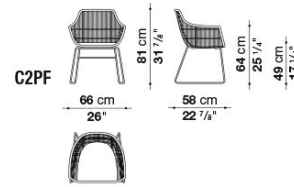

Technical information

Base-frame:

bright stainless steel, black, white or tortora polyester powder painted aluminium

Seat and back frame:

tortora, black or white polyester powder painted aluminium

Seat cushion/Seat and back cushion:

shaped polyurethane, cover in water repellent polyester fibre

Interlacing:

white-black, bronze-black or tortora polyethylene

Ferrules:

thermoplastic material

Cover cloth:

polyester on synthetic support

Cover:

fabric in limited categories

Technical drawings

C1PF

C2PF

C2P

C7PF

B&B Italia reserves the right to make technological and aesthetic improvements to its models, including changes to the sizes and materials, without notice. The technical drawings do not define the details of the product. The measurements shown are indicative and may undergo changes. In particular, the dimensions relevant to the padded parts are subject to usage tolerances over time caused by the normal adjustment of the padding. For the specific information, please contact the dealer closest to you.