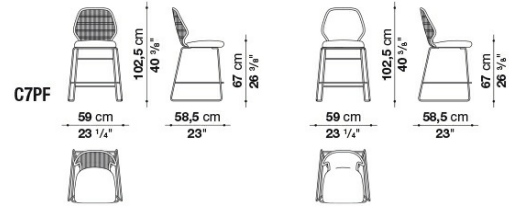

fabric in limited categories

Technical drawings

C1PF

C2PF

C2P

C7PF

B&B Italia reserves the right to make technological and aesthetic improvements to its models, including changes to the sizes and materials, without notice. The technical drawings do not define the details of the product. The measurements shown are indicative and may undergo changes. In particular, the dimensions relevant to the padded parts are subject to usage tolerances over time caused by the normal adjustment of the padding. For the specific information, please contact the dealer closest to you.