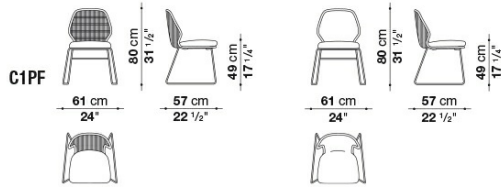

Technical information

Base-frame:

bright stainless steel, black, white or tortora polyester powder painted aluminium

Seat and back frame:

tortora, black or white polyester powder painted aluminium

Seat cushion/Seat and back cushion:

shaped polyurethane, cover in water repellent polyester fibre

Interlacing:

white-black, bronze-black or tortora polyethylene

Ferrules:

thermoplastic material

Cover cloth:

polyester on synthetic support

Cover:

fabric in limited categories

Technical drawings

C1PF

C2PF

C2P

C7PF

B&B Italia reserves the right to make technological and aesthetic improvements to its models, including changes to the sizes and materials, without notice. The technical drawings do not define the details of the product. The measurements shown are indicative and may undergo changes. In particular, the dimensions relevant to the padded parts are subject to usage tolerances over time caused by the normal adjustment of the padding. For the specific information, please contact the dealer closest to you.