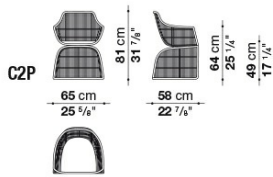

fabric in limited categories

Technical drawings

C1PF

C2PF

C2P

C7PF

B&B Italia reserves the right to make technological and aesthetic improvements to its models, including changes to the sizes and materials, without notice. The technical drawings do not define the details of the product. The measurements shown are indicative and may undergo changes. In particular, the dimensions relevant to the padded parts are subject to usage tolerances over time caused by the normal adjustment of the padding. For the specific information, please contact the dealer closest to you.