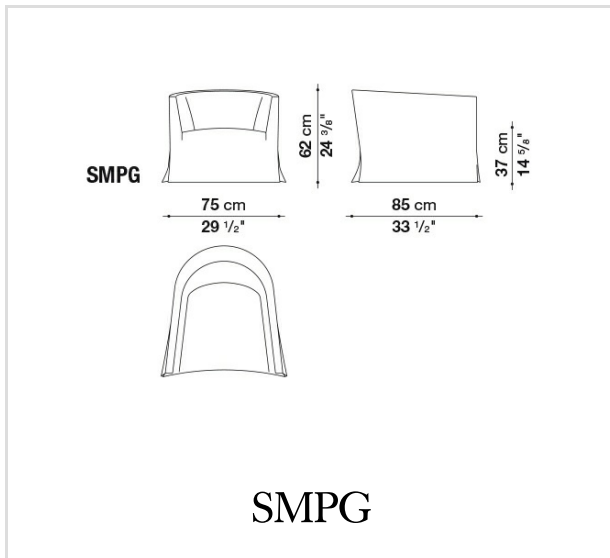


Crono

ARMCHAIRS

Antonio Citterio

Description

The semicircular curved form adds a special touch to this sofa in three widths particularly suitable to mid-room placement. The same curved form also marks the armchair with swivel base-frame in metallic grey colour painted steel, perfect for any environment, whether living room, study or bedroom.

Technical information

Internal frame:

tubular steel and steel profiles

Internal frame upholstery:

Bayfit® (Bayer®) flexible cold shaped polyurethane foam, polyester fibre cover

Swivel base-frame:

metallic grey colour painted steel laminate and aluminium extrusion

Cover:

fabric

Technical drawings

B&B Italia reserves the right to make technological and aesthetic improvements to its models, including changes to the sizes and materials, without notice. The technical drawings do not define the details of the product. The measurements shown are indicative and may undergo changes. In particular, the dimensions relevant to the padded parts are subject to usage tolerances over time caused by the normal adjustment of the padding. For the specific information, please contact the dealer closest to you.