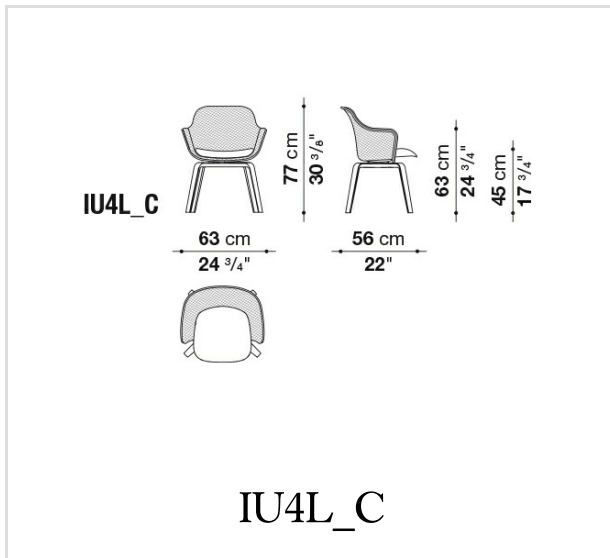

Technical drawings

B&B Italia reserves the right to make technological and aesthetic improvements to its models, including changes to the sizes and materials, without notice. The technical drawings do not define the details of the product. The measurements shown are indicative and may undergo changes. In particular, the dimensions relevant to the padded parts are subject to usage tolerances over time caused by the normal adjustment of the padding. For the specific information, please contact the dealer closest to you.