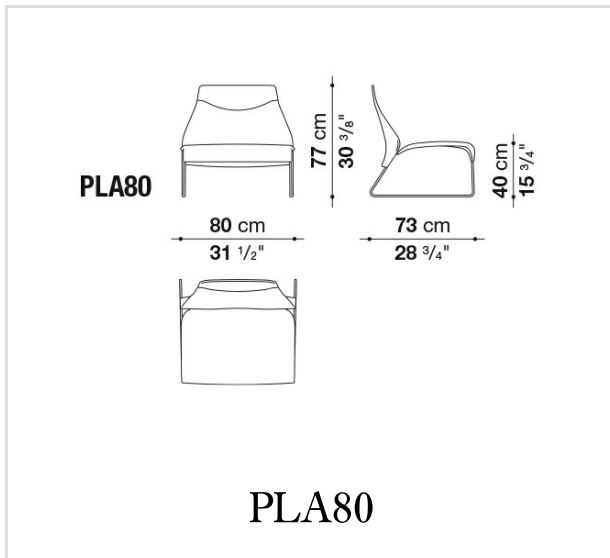


Lazy '05

ARMCHAIRS

Patricia Urquiola

Description

Easy with large seat and backrest, it is designed to fit into any space. The cover is fitted on a steel frame and offers both the self-coloured version and the option of combining contrasting shades between the underseat and the external surface.

Technical information

Internal frame:

tubular steel and steel profiles

Internal frame upholstery:

Bayfit® (Bayer®) flexible cold shaped polyurethane foam, polyester fibre cover

Support frame:

bright chromed drawn steel

Ferrules:

thermoplastic material

Cover:

fabric or leather

Technical drawings

B&B Italia reserves the right to make technological and aesthetic improvements to its models, including changes to the sizes and materials, without notice. The technical drawings do not define the details of the product. The measurements shown are indicative and may undergo changes. In particular, the dimensions relevant to the padded parts are subject to usage tolerances over time caused by the normal adjustment of the padding. For the specific information, please contact the dealer closest to you.