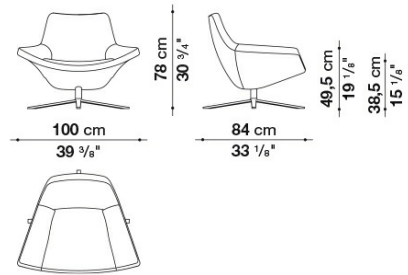

Cover:

fabric or leather

Technical drawings

MP100ADP

MP100ADP

MP100AP

MP100AP

ML100AP

ML100AP

MP100

MP100

ML100

MP63

MP63_1

B&B Italia reserves the right to make technological and aesthetic improvements to its models, including changes to the sizes and materials, without notice. The technical drawings do not define the details of the product. The measurements shown are indicative and may undergo changes. In particular, the dimensions relevant to the padded parts are subject to usage tolerances over time caused by the normal adjustment of the padding. For the specific information, please contact the dealer closest to you.