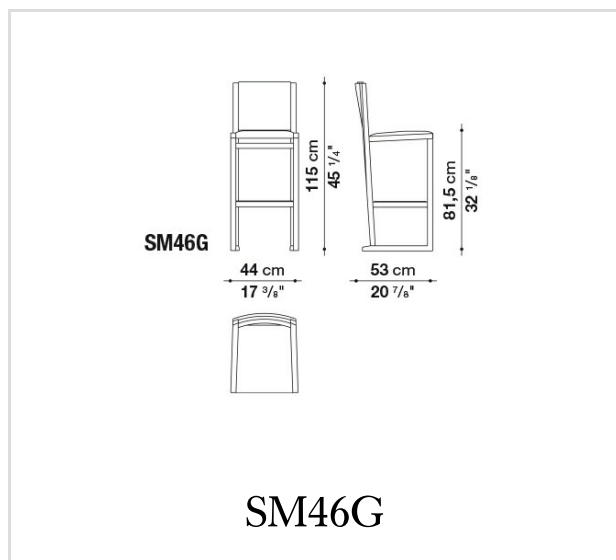

Technical information

Seat and back:

multilayered wood panel, shaped polyurethane of different density, polyester fibre cover

Frame:

solid wood: grey oak, brushed light oak, brushed black oak or smoked stained oak

Ferrules:

plastic material and felt

Cover:

fabric or leather

Technical drawings

B&B Italia reserves the right to make technological and aesthetic improvements to its models, including changes to the sizes and materials, without notice. The technical drawings do not define the details of the product. The measurements shown are indicative and may undergo changes. In particular, the dimensions relevant to the padded parts are subject to usage tolerances over time caused by the normal adjustment of the padding. For the specific information, please contact the dealer closest to you.