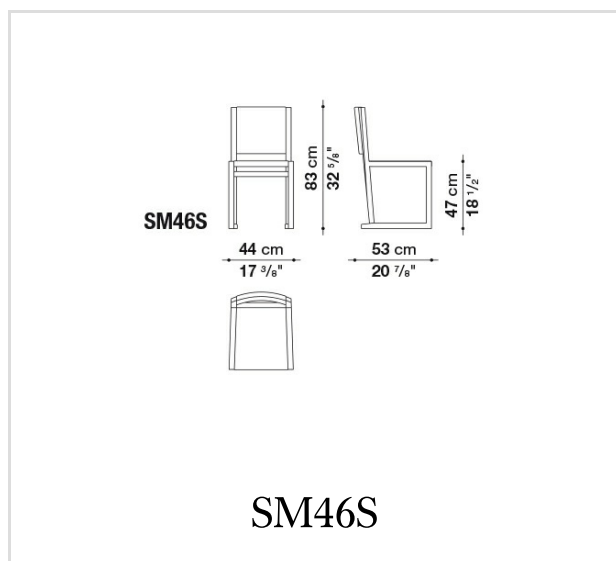

Technical information

Seat and back:

multilayered wood panel, shaped polyurethane of different density, polyester fibre cover

Frame:

solid wood: grey oak, brushed light oak, brushed black oak or smoked stained oak

Ferrules:

plastic material and felt

Cover:

fabric or leather

Technical drawings

B&B Italia reserves the right to make technological and aesthetic improvements to its models, including changes to the sizes and materials, without notice. The technical drawings do not define the details of the product. The measurements shown are indicative and may undergo changes. In particular, the dimensions relevant to the padded parts are subject to usage tolerances over time caused by the normal adjustment of the padding. For the specific information, please contact the dealer closest to you.