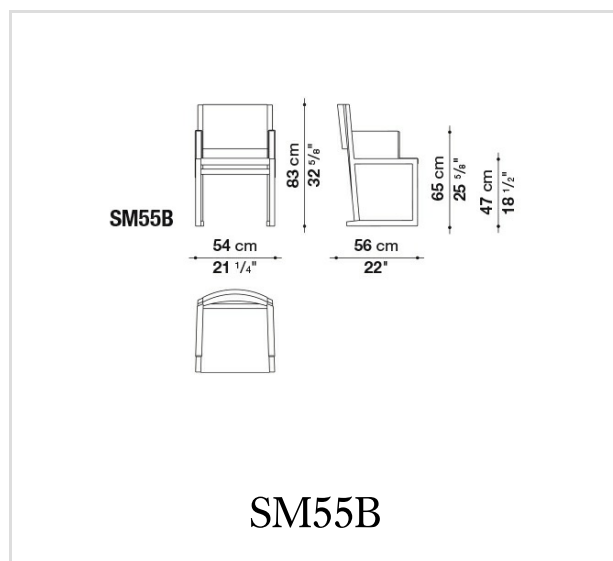

Technical information

Seat and back:

multilayered wood panel, shaped polyurethane of different density, polyester fibre cover

Frame:

solid wood: grey oak, brushed light oak, brushed black oak or smoked stained oak

Ferrules:

plastic material and felt

Cover:

fabric or leather

Technical drawings

B&B Italia reserves the right to make technological and aesthetic improvements to its models, including changes to the sizes and materials, without notice. The technical drawings do not define the details of the product. The measurements shown are indicative and may undergo changes. In particular, the dimensions relevant to the padded parts are subject to usage tolerances over time caused by the normal adjustment of the padding. For the specific information, please contact the dealer closest to you.