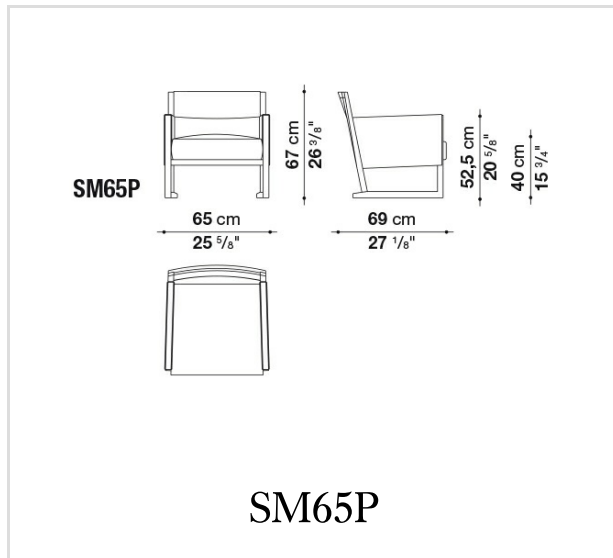

Technical information

Frame:
solid wood

Frame finish:
grey oak, brushed light oak, brushed black oak or smoked stained oak

Seat cushion:
shaped polyurethane of different density, sterilized down, polyester fibre cover

Back and armrest:
multilayered wood panel, shaped polyurethane of different density, polyester fibre, sterilized down

Ferrules:
felt

Cover:
fabric or leather

Technical drawings

B&B Italia reserves the right to make technological and aesthetic improvements to its models, including changes to the sizes and materials, without notice. The technical drawings do not define the details of the product. The measurements shown are indicative and may undergo changes. In particular, the dimensions relevant to the padded parts are subject to usage tolerances over time caused by the normal adjustment of the padding. For the specific information, please contact the dealer closest to you.