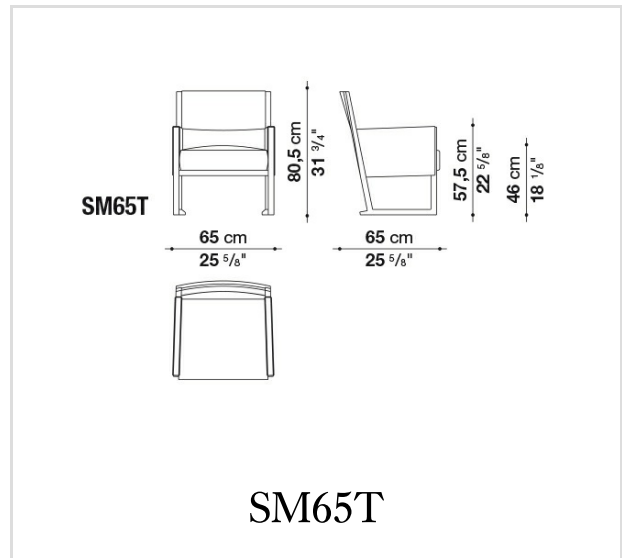

Technical information

Frame:
solid wood

Frame finish:
grey oak, brushed light oak, brushed black oak or smoked stained oak

Seat cushion:
shaped polyurethane of different density, sterilized down, polyester fibre cover

Back and armrest:
multilayered wood panel, shaped polyurethane of different density, polyester fibre, sterilized down

Ferrules:
felt

Cover:
fabric or leather

Technical drawings

B&B Italia reserves the right to make technological and aesthetic improvements to its models, including changes to the sizes and materials, without notice. The technical drawings do not define the details of the product. The measurements shown are indicative and may undergo changes. In particular, the dimensions relevant to the padded parts are subject to usage tolerances over time caused by the normal adjustment of the padding. For the specific information, please contact the dealer closest to you.