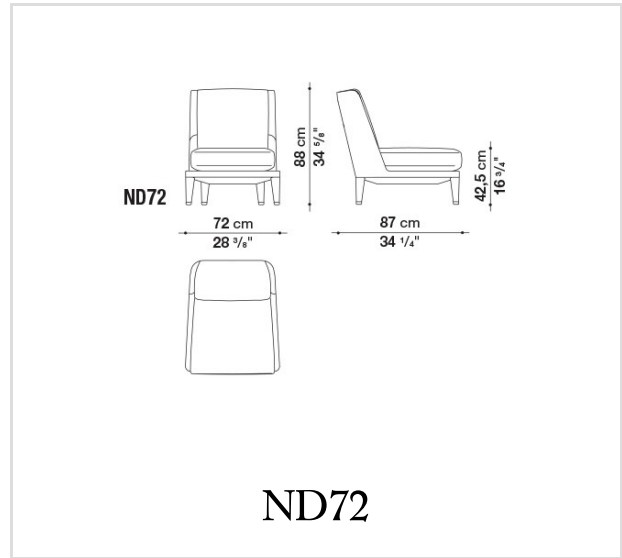

Technical drawings

B&B Italia reserves the right to make technological and aesthetic improvements to its models, including changes to the sizes and materials, without notice. The technical drawings do not define the details of the product. The measurements shown are indicative and may undergo changes. In particular, the dimensions relevant to the padded parts are subject to usage tolerances over time caused by the normal adjustment of the padding. For the specific information, please contact the dealer closest to you.