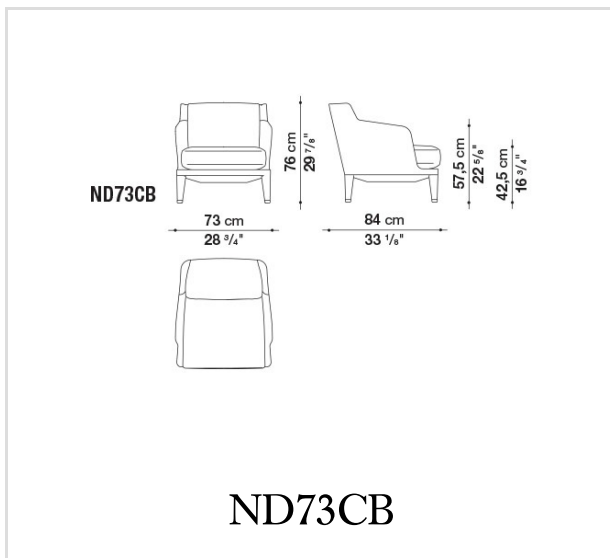

Technical drawings

B&B Italia reserves the right to make technological and aesthetic improvements to its models, including changes to the sizes and materials, without notice. The technical drawings do not define the details of the product. The measurements shown are indicative and may undergo changes. In particular, the dimensions relevant to the padded parts are subject to usage tolerances over time caused by the normal adjustment of the padding. For the specific information, please contact the dealer closest to you.