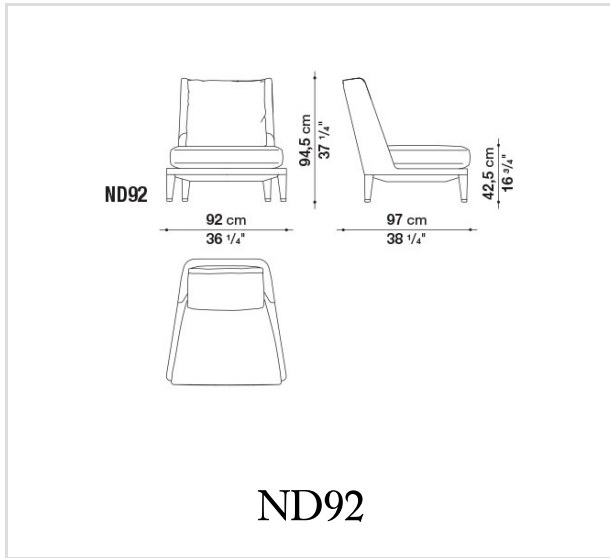

Technical drawings

B&B Italia reserves the right to make technological and aesthetic improvements to its models, including changes to the sizes and materials, without notice. The technical drawings do not define the details of the product. The measurements shown are indicative and may undergo changes. In particular, the dimensions relevant to the padded parts are subject to usage tolerances over time caused by the normal adjustment of the padding. For the specific information, please contact the dealer closest to you.