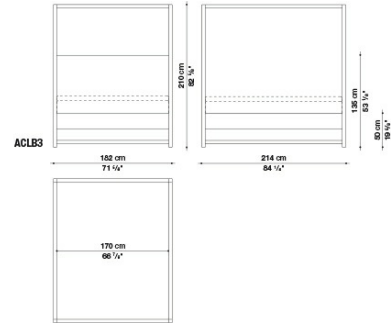

Technical drawings

ACLB2

ACLB3