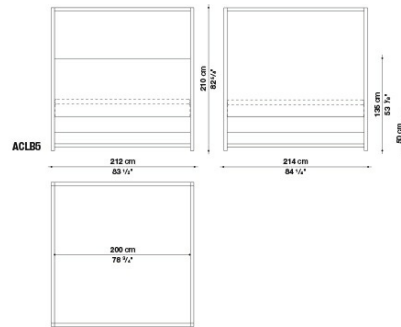

ACLB4

ACLB5

B&B Italia reserves the right to make technological and aesthetic improvements to its models, including changes to the sizes and materials, without notice. The technical drawings do not define the details of the product. The measurements shown are indicative and may undergo changes. In particular, the dimensions relevant to the padded parts are subject to usage tolerances over time caused by the normal adjustment of the padding. For the specific information, please contact the dealer closest to you.