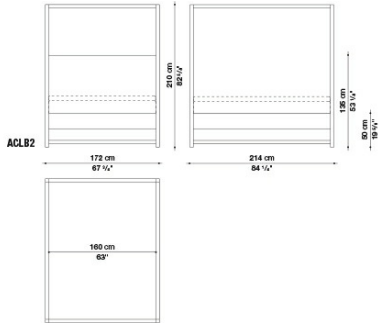

Technical drawings

ACLB2