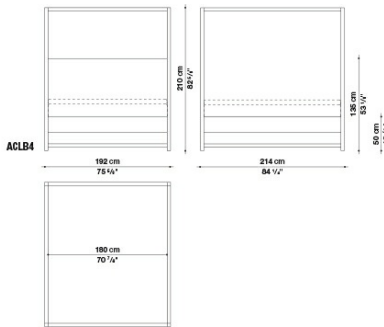

ACLB4

ACLB5

B&B Italia reserves the right to make technological and aesthetic improvements to its models, including changes to the sizes and materials, without notice. The technical drawings do not define the details of the product. The measurements shown are indicative and may undergo changes. In particular, the dimensions relevant to the padded parts are subject to usage tolerances over time caused by the normal adjustment of the padding. For the specific information, please contact the dealer closest to you.