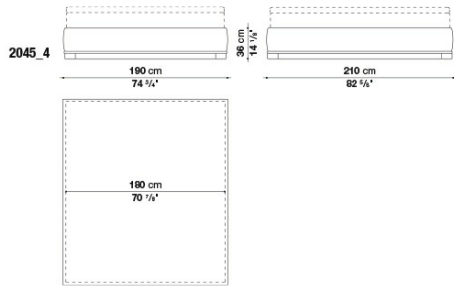

Technical drawings

2045_2

2045_3