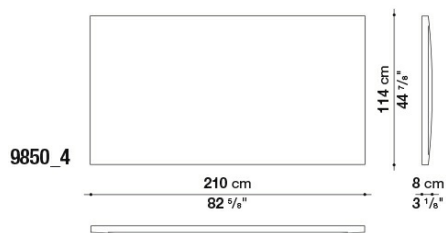

2046_3

9850_2

9850_3

9850_4

9850_5

B&B Italia reserves the right to make technological and aesthetic improvements to its models, including changes to the sizes and materials, without notice. The technical drawings do not define the details of the product. The measurements shown are indicative and may undergo changes. In particular, the dimensions relevant to the padded parts are subject to usage tolerances over time caused by the normal adjustment of the padding. For the specific information, please contact the dealer closest to you.