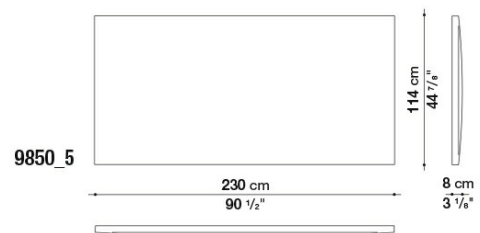

2046_3

9850_2

9850_3

9850_4

9850_5

B&B Italia reserves the right to make technological and aesthetic improvements to its models, including changes to the sizes and materials, without notice. The technical drawings do not define the details of the product. The measurements shown are indicative and may undergo changes. In particular, the dimensions relevant to the padded parts are subject to usage tolerances over time caused by the normal adjustment of the padding. For the specific information, please contact the dealer closest to you.