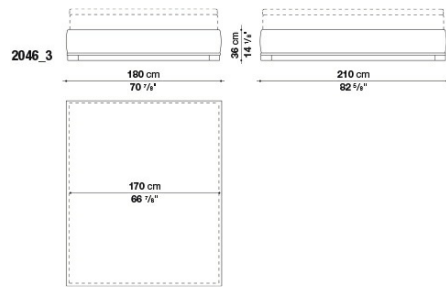

2046_3

9850_2

9850_3

9850_4

9850_5

B&B Italia reserves the right to make technological and aesthetic improvements to its models, including changes to the sizes and materials, without notice. The technical drawings do not define the details of the product. The measurements shown are indicative and may undergo changes. In particular, the dimensions relevant to the padded parts are subject to usage tolerances over time caused by the normal adjustment of the padding. For the specific information, please contact the dealer closest to you.