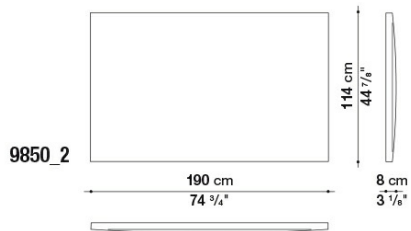

2046_3

9850_2

9850_3

9850_4

9850_5

B&B Italia reserves the right to make technological and aesthetic improvements to its models, including changes to the sizes and materials, without notice. The technical drawings do not define the details of the product. The measurements shown are indicative and may undergo changes. In particular, the dimensions relevant to the padded parts are subject to usage tolerances over time caused by the normal adjustment of the padding. For the specific information, please contact the dealer closest to you.