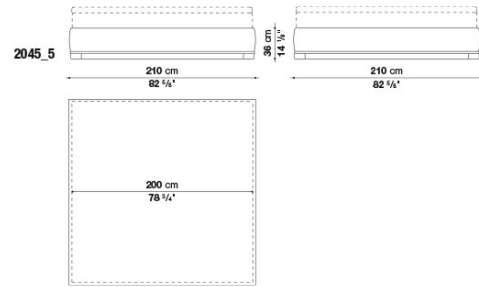

Technical drawings

2045_2

2045_3