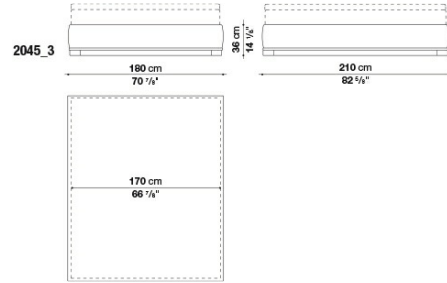

Technical drawings

2045_2

2045_3