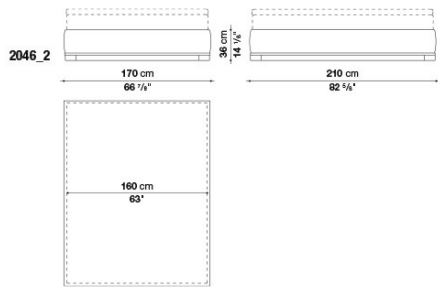

2045_4

2046_2