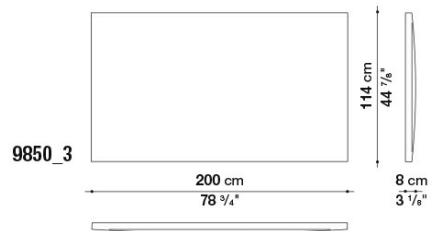

2046_3

9850_2

9850_3

9850_4

9850_5

B&B Italia reserves the right to make technological and aesthetic improvements to its models, including changes to the sizes and materials, without notice. The technical drawings do not define the details of the product. The measurements shown are indicative and may undergo changes. In particular, the dimensions relevant to the padded parts are subject to usage tolerances over time caused by the normal adjustment of the padding. For the specific information, please contact the dealer closest to you.