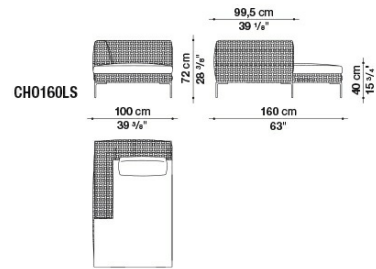

# Technical drawings

CHO234

CHO160S

CHO160D

CHO234S

CHO234D

CHO160LS

CHO160LD

CHO234LS

CHO234LD

---

B&B Italia reserves the right to make technological and aesthetic improvements to its models, including changes to the sizes and materials, without notice. The technical drawings do not define the details of the product. The measurements shown are indicative and may undergo changes. In particular, the dimensions relevant to the padded parts are subject to usage tolerances over time caused by the normal adjustment of the padding. For the specific information, please contact the dealer closest to you.