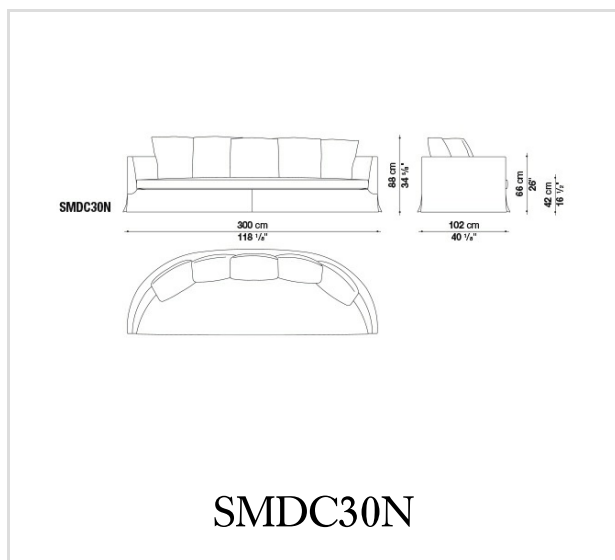


Crono

SOFAS

Antonio Citterio

Description

The semicircular curved form adds a special touch to this sofa in three widths particularly suitable to mid-room placement. The same curved form also marks the armchair with swivel base-frame in metallic grey colour painted steel, perfect for any environment, whether living room, study or bedroom.

Technical information

Internal frame:

tubular steel and steel profiles

Internal frame upholstery:

Bayfit® (Bayer®) flexible cold shaped polyurethane foam, polyester fibre cover

Seat cushion upholstery:

shaped polyurethane of different density, polyester fibre cover

Back cushion upholstery:

sterilized down

Feet:

black thermoplastic material

Cover:

fabric

Technical drawings

B&B Italia reserves the right to make technological and aesthetic improvements to its models, including changes to the sizes and materials, without notice. The technical drawings do not define the details of the product. The measurements shown are indicative and may undergo changes. In particular, the dimensions relevant to the padded parts are subject to usage tolerances over time caused by the normal adjustment of the padding. For the specific information, please contact the dealer closest to you.