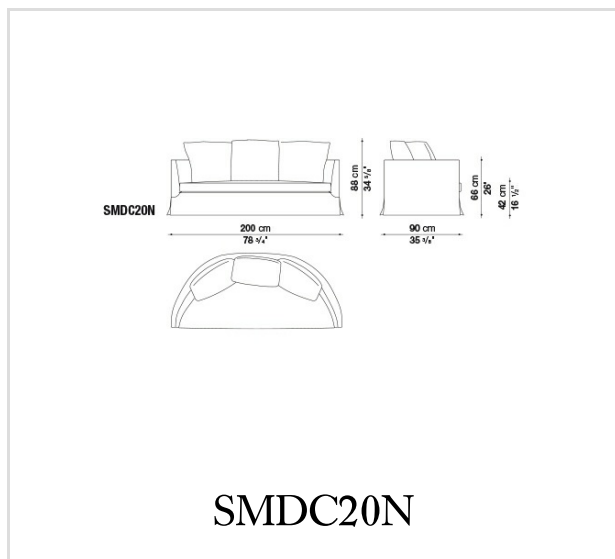


Crono

SOFAS

Antonio Citterio

Description

The semicircular curved form adds a special touch to this sofa in three widths particularly suitable to mid-room placement. The same curved form also marks the armchair with swivel base-frame in metallic grey colour painted steel, perfect for any environment, whether living room, study or bedroom.

Technical information

Internal frame:

tubular steel and steel profiles

Internal frame upholstery:

Bayfit® (Bayer®) flexible cold shaped polyurethane foam, polyester fibre cover

Seat cushion upholstery:

shaped polyurethane of different density, polyester fibre cover

Back cushion upholstery:

sterilized down

Feet:

black thermoplastic material

Cover:

fabric

Technical drawings

B&B Italia reserves the right to make technological and aesthetic improvements to its models, including changes to the sizes and materials, without notice. The technical drawings do not define the details of the product. The measurements shown are indicative and may undergo changes. In particular, the dimensions relevant to the padded parts are subject to usage tolerances over time caused by the normal adjustment of the padding. For the specific information, please contact the dealer closest to you.