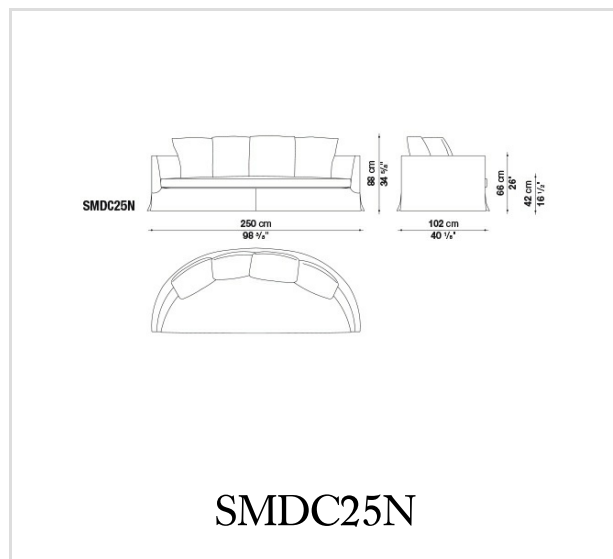


Crono

SOFAS

Antonio Citterio

Description

The semicircular curved form adds a special touch to this sofa in three widths particularly suitable to mid-room placement. The same curved form also marks the armchair with swivel base-frame in metallic grey colour painted steel, perfect for any environment, whether living room, study or bedroom.

Technical information

Internal frame:

tubular steel and steel profiles

Internal frame upholstery:

Bayfit® (Bayer®) flexible cold shaped polyurethane foam, polyester fibre cover

Seat cushion upholstery:

shaped polyurethane of different density, polyester fibre cover

Back cushion upholstery:

sterilized down

Feet:

black thermoplastic material

Cover:

fabric

Technical drawings

B&B Italia reserves the right to make technological and aesthetic improvements to its models, including changes to the sizes and materials, without notice. The technical drawings do not define the details of the product. The measurements shown are indicative and may undergo changes. In particular, the dimensions relevant to the padded parts are subject to usage tolerances over time caused by the normal adjustment of the padding. For the specific information, please contact the dealer closest to you.