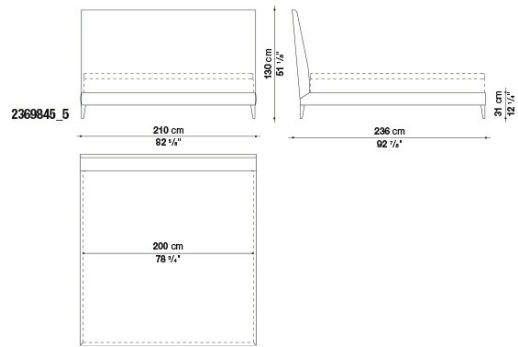

# Technical drawings

2369845\_2

2369845\_3

2369845\_4

2369845\_5

B&B Italia reserves the right to make technological and aesthetic improvements to its models, including changes to the sizes and materials, without notice. The technical drawings do not define the details of the product. The measurements shown are indicative and may undergo changes. In particular, the dimensions relevant to the padded parts are subject to usage tolerances over time caused by the normal adjustment of the padding. For the specific information, please contact the dealer closest to you.