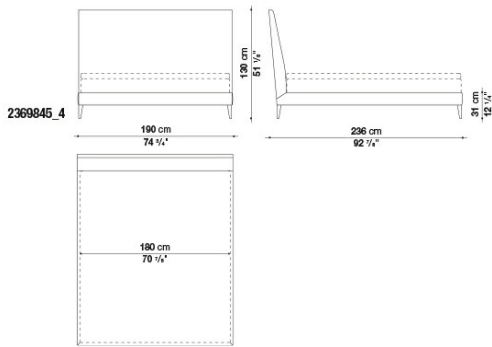

# Technical drawings

2369845\_2

2369845\_3

2369845\_4

2369845\_5

B&B Italia reserves the right to make technological and aesthetic improvements to its models, including changes to the sizes and materials, without notice. The technical drawings do not define the details of the product. The measurements shown are indicative and may undergo changes. In particular, the dimensions relevant to the padded parts are subject to usage tolerances over time caused by the normal adjustment of the padding. For the specific information, please contact the dealer closest to you.