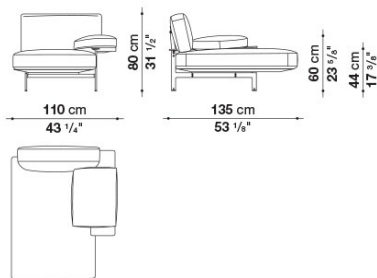

Support frame and feet

die-cast aluminium and tubular steel

Ferrules

plastic material

Cover

leather in limited categories

Technical drawings

40D277

40D277

40D135LS

40D135LS

40D135LD

40D135LD

40D203P

40D203P

B&B Italia reserves the right to make technological and aesthetic improvements to its models, including changes to the sizes and materials, without notice. The technical drawings do not define the details of the product. The measurements shown are indicative and may undergo changes. In particular, the dimensions relevant to the padded parts are subject to usage tolerances over time caused by the normal adjustment of the padding. For the specific information, please contact the dealer closest to you.