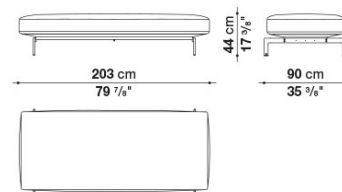

40D277

40D135LS

40D135LS

40D135LD

40D135LD

40D203P

40D203P

B&B Italia reserves the right to make technological and aesthetic improvements to its models, including changes to the sizes and materials, without notice. The technical drawings do not define the details of the product. The measurements shown are indicative and may undergo changes. In particular, the dimensions relevant to the padded parts are subject to usage tolerances over time caused by the normal adjustment of the padding. For the specific information, please contact the dealer closest to you.