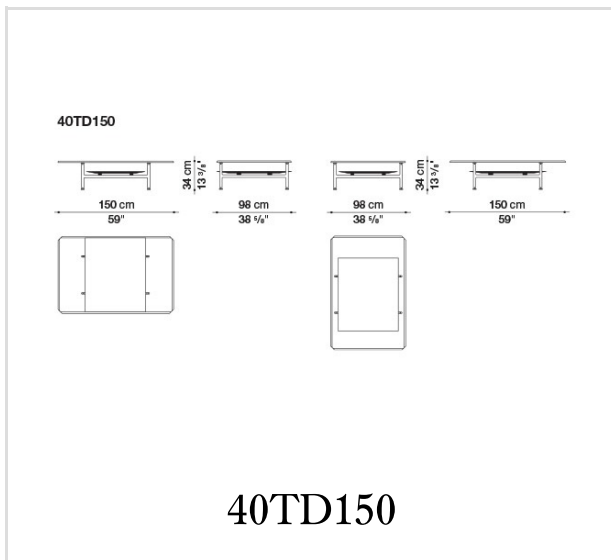

Support frame and feet

die-cast aluminium and tubular steel

Ferrules

plastic material

Cover

leather in limited categories

Technical drawings

40D277

40D277

40D135LS

40D135LS

40D135LD

40D135LD

40D203P

40D203P

B&B Italia reserves the right to make technological and aesthetic improvements to its models, including changes to the sizes and materials, without notice. The technical drawings do not define the details of the product. The measurements shown are indicative and may undergo changes. In particular, the dimensions relevant to the padded parts are subject to usage tolerances over time caused by the normal adjustment of the padding. For the specific information, please contact the dealer closest to you.