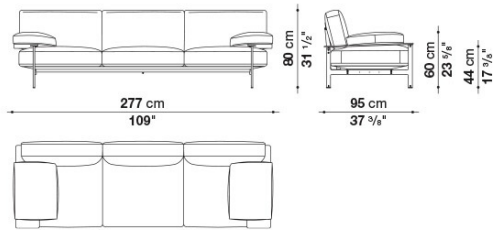

Support frame and feet

die-cast aluminium and tubular steel

Ferrules

plastic material

Cover

leather in limited categories

Technical drawings

40D277

40D277

40D135LS

40D135LS

40D135LD

40D135LD

40D203P

40D203P

B&B Italia reserves the right to make technological and aesthetic improvements to its models, including changes to the sizes and materials, without notice. The technical drawings do not define the details of the product. The measurements shown are indicative and may undergo changes. In particular, the dimensions relevant to the padded parts are subject to usage tolerances over time caused by the normal adjustment of the padding. For the specific information, please contact the dealer closest to you.