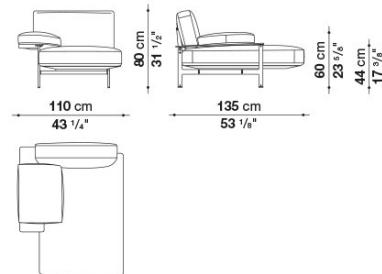

Support frame and feet

die-cast aluminium and tubular steel

Ferrules

plastic material

Cover

leather in limited categories

Technical drawings

40D277

40D277

40D135LS

40D135LS

40D135LD

40D135LD

40D203P

40D203P

B&B Italia reserves the right to make technological and aesthetic improvements to its models, including changes to the sizes and materials, without notice. The technical drawings do not define the details of the product. The measurements shown are indicative and may undergo changes. In particular, the dimensions relevant to the padded parts are subject to usage tolerances over time caused by the normal adjustment of the padding. For the specific information, please contact the dealer closest to you.