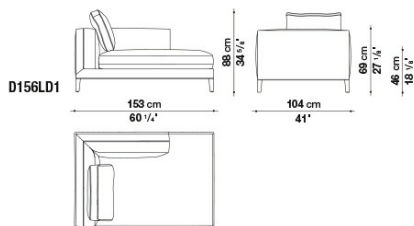

D231TD

D156L

D231L

D156LS1