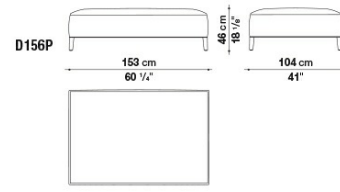

D106PQ

D106PQC

D156P

D156PQ

B&B Italia reserves the right to make technological and aesthetic improvements to its models, including changes to the sizes and materials, without notice. The technical drawings do not define the details of the product. The measurements shown are indicative and may undergo changes. In particular, the dimensions relevant to the padded parts are subject to usage tolerances over time caused by the normal adjustment of the padding. For the specific information, please contact the dealer closest to you.