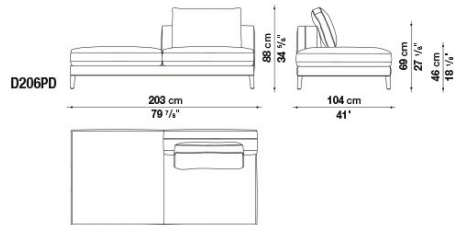

D156PD

D206PS

D206PD

D182TS