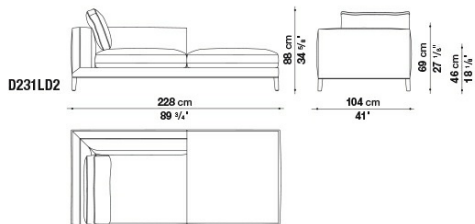

D231LD1

D156LS2

D156LD2

D231LS2