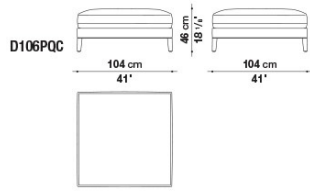

D106PQ

D106PQC

D156P

D156PQ

B&B Italia reserves the right to make technological and aesthetic improvements to its models, including changes to the sizes and materials, without notice. The technical drawings do not define the details of the product. The measurements shown are indicative and may undergo changes. In particular, the dimensions relevant to the padded parts are subject to usage tolerances over time caused by the normal adjustment of the padding. For the specific information, please contact the dealer closest to you.