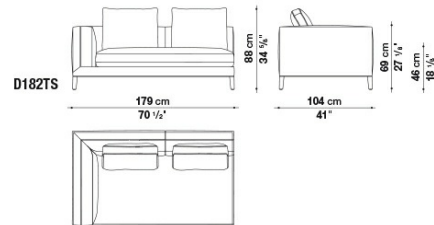

D156PD

D206PS

D206PD

D182TS