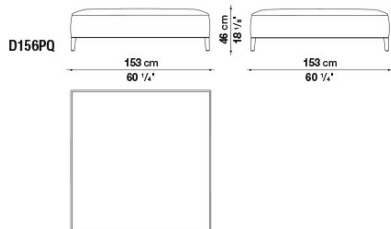

D106PQ

D106PQC

D156P

D156PQ

B&B Italia reserves the right to make technological and aesthetic improvements to its models, including changes to the sizes and materials, without notice. The technical drawings do not define the details of the product. The measurements shown are indicative and may undergo changes. In particular, the dimensions relevant to the padded parts are subject to usage tolerances over time caused by the normal adjustment of the padding. For the specific information, please contact the dealer closest to you.