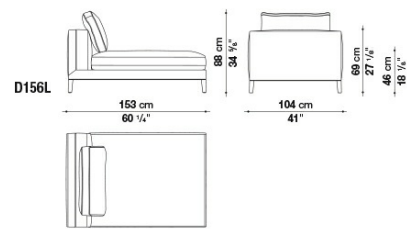

D231TS

D156L