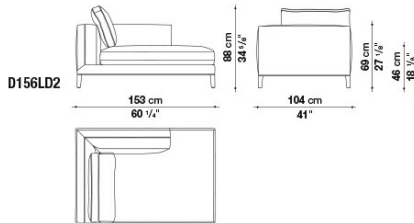

D231LD1

D156LS2

D156LD2

D231LS2