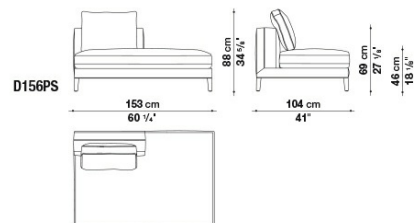

9D156P

D206

D256

D156P2