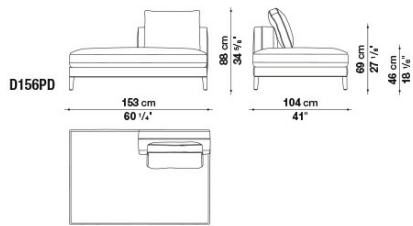

D206P2

D156PD