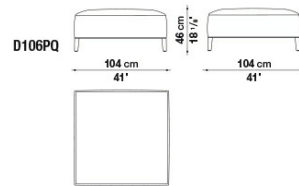

D106PQ

D106PQC

D156P

D156PQ

B&B Italia reserves the right to make technological and aesthetic improvements to its models, including changes to the sizes and materials, without notice. The technical drawings do not define the details of the product. The measurements shown are indicative and may undergo changes. In particular, the dimensions relevant to the padded parts are subject to usage tolerances over time caused by the normal adjustment of the padding. For the specific information, please contact the dealer closest to you.