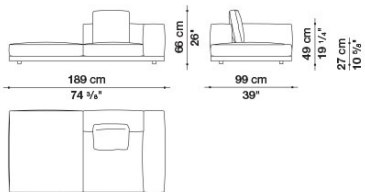

DB279AD

DB189AD_1