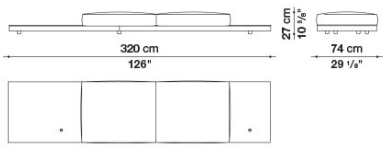

DB320PD_1

DB320PD_2

DB320PD_2