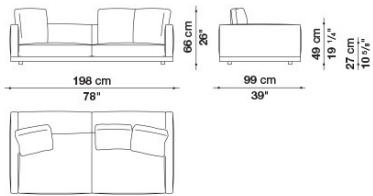

Technical drawings

DB198

DB198