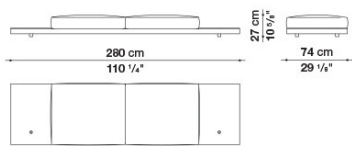

DBL198

DB280P