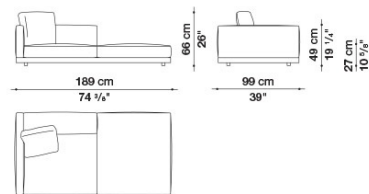

DB230TS_1

DB189TS_1