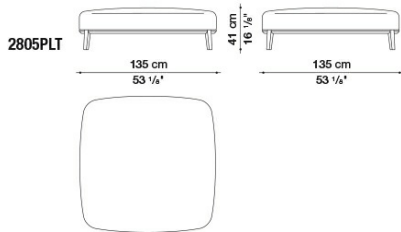

# Technical drawings

2802BLT

2802BLT

2802BCT

2802BCT

2803BT

2803BT

2803BLT

2803BLT

2803BCT

2803BCT

2835T

2835T

2835LT

2805PT

2805PLT

2805PCT

B&B Italia reserves the right to make technological and aesthetic improvements to its models, including changes to the sizes and materials, without notice. The technical drawings do not define the details of the product. The measurements shown are indicative and may undergo changes. In particular, the dimensions relevant to the padded parts are subject to usage tolerances over time caused by the normal adjustment of the padding. For the specific information, please contact the dealer closest to you.