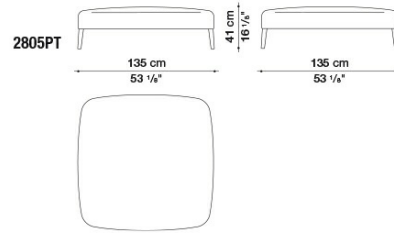

2835T

2805PT