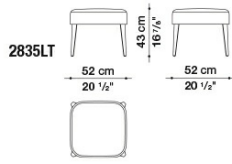

# Technical drawings

2802BLT

2802BLT

2802BCT

2802BCT

2803BT

2803BT

2803BLT

2803BLT

2803BCT

2803BCT

2835T

2835T

2835LT

2805PT

2805PLT

2805PCT

B&B Italia reserves the right to make technological and aesthetic improvements to its models, including changes to the sizes and materials, without notice. The technical drawings do not define the details of the product. The measurements shown are indicative and may undergo changes. In particular, the dimensions relevant to the padded parts are subject to usage tolerances over time caused by the normal adjustment of the padding. For the specific information, please contact the dealer closest to you.