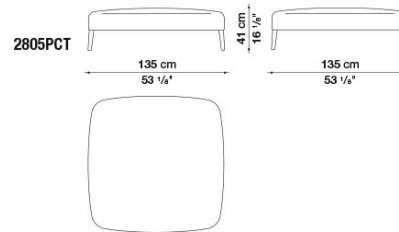

2805PCT

B&B Italia reserves the right to make technological and aesthetic improvements to its models, including changes to the sizes and materials, without notice. The technical drawings do not define the details of the product. The measurements shown are indicative and may undergo changes. In particular, the dimensions relevant to the padded parts are subject to usage tolerances over time caused by the normal adjustment of the padding. For the specific information, please contact the dealer closest to you.