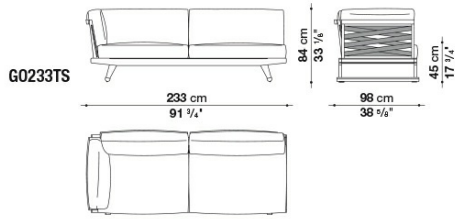

G0197TS

G0233TS