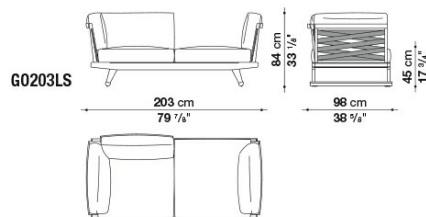

G0197LS

G0197LD

G0233LS

G0233LD