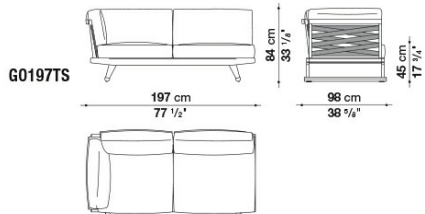

G0192CS

G0192CD

G0227CS

G0227CD