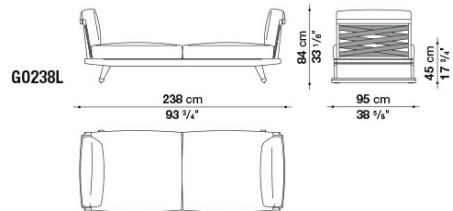

G0203LD

GO238LS

GO238LD

GO238L

GO203L

B&B Italia reserves the right to make technological and aesthetic improvements to its models, including changes to the sizes and materials, without notice. The technical drawings do not define the details of the product. The measurements shown are indicative and may undergo changes. In particular, the dimensions relevant to the padded parts are subject to usage tolerances over time caused by the normal adjustment of the padding. For the specific information, please contact the dealer closest to you.