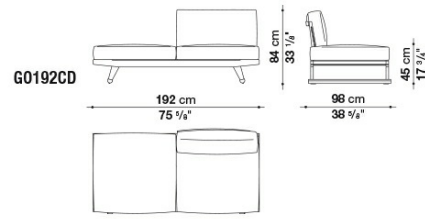

Основания:

полипропилен

Technical drawings

G0203

G0238

G0192C

G0227C

G0192CS

G0203LD

GO238LS

GO238LD

GO238L

GO203L

B&B Italia reserves the right to make technological and aesthetic improvements to its models, including changes to the sizes and materials, without notice. The technical drawings do not define the details of the product. The measurements shown are indicative and may undergo changes. In particular, the dimensions relevant to the padded parts are subject to usage tolerances over time caused by the normal adjustment of the padding. For the specific information, please contact the dealer closest to you.