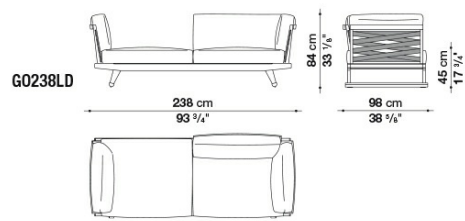

G0203LD

GO238LS

GO238LD

GO238L

GO203L

B&B Italia reserves the right to make technological and aesthetic improvements to its models, including changes to the sizes and materials, without notice. The technical drawings do not define the details of the product. The measurements shown are indicative and may undergo changes. In particular, the dimensions relevant to the padded parts are subject to usage tolerances over time caused by the normal adjustment of the padding. For the specific information, please contact the dealer closest to you.