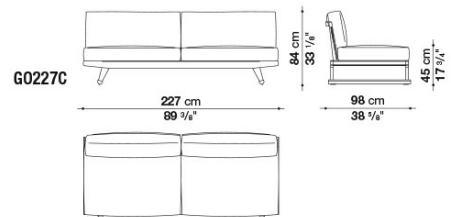

Основания:

полипропилен

Technical drawings

G0203

G0238

G0192C

G0227C

G0192CS

G0203LD

GO238LS

GO238LD

GO238L

GO203L

B&B Italia reserves the right to make technological and aesthetic improvements to its models, including changes to the sizes and materials, without notice. The technical drawings do not define the details of the product. The measurements shown are indicative and may undergo changes. In particular, the dimensions relevant to the padded parts are subject to usage tolerances over time caused by the normal adjustment of the padding. For the specific information, please contact the dealer closest to you.