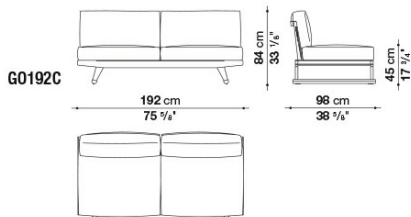

Основания:

полипропилен

Technical drawings

G0203

G0238

G0192C

G0227C

G0192CS

G0203LD

GO238LS

GO238LD

GO238L

GO203L

B&B Italia reserves the right to make technological and aesthetic improvements to its models, including changes to the sizes and materials, without notice. The technical drawings do not define the details of the product. The measurements shown are indicative and may undergo changes. In particular, the dimensions relevant to the padded parts are subject to usage tolerances over time caused by the normal adjustment of the padding. For the specific information, please contact the dealer closest to you.