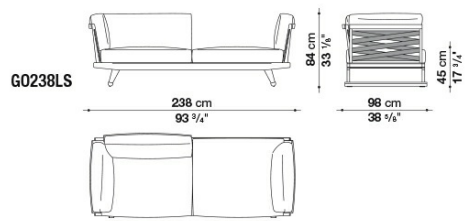

G0203LD

GO238LS

GO238LD

GO238L

GO203L

B&B Italia reserves the right to make technological and aesthetic improvements to its models, including changes to the sizes and materials, without notice. The technical drawings do not define the details of the product. The measurements shown are indicative and may undergo changes. In particular, the dimensions relevant to the padded parts are subject to usage tolerances over time caused by the normal adjustment of the padding. For the specific information, please contact the dealer closest to you.