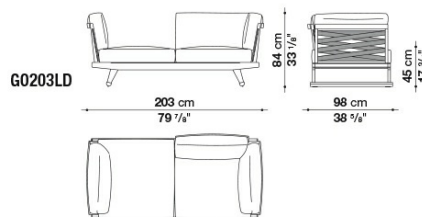

G0203LD

GO238LS

GO238LD

GO238L

GO203L

B&B Italia reserves the right to make technological and aesthetic improvements to its models, including changes to the sizes and materials, without notice. The technical drawings do not define the details of the product. The measurements shown are indicative and may undergo changes. In particular, the dimensions relevant to the padded parts are subject to usage tolerances over time caused by the normal adjustment of the padding. For the specific information, please contact the dealer closest to you.