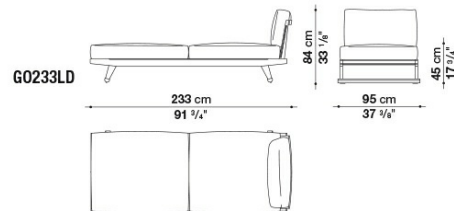

G0197LS

G0197LD

G0233LS

G0233LD