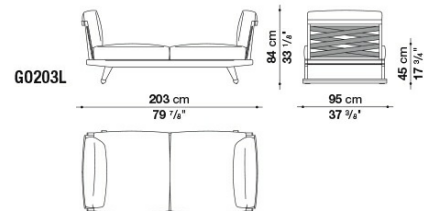

G0203LD

GO238LS

GO238LD

GO238L

GO203L

B&B Italia reserves the right to make technological and aesthetic improvements to its models, including changes to the sizes and materials, without notice. The technical drawings do not define the details of the product. The measurements shown are indicative and may undergo changes. In particular, the dimensions relevant to the padded parts are subject to usage tolerances over time caused by the normal adjustment of the padding. For the specific information, please contact the dealer closest to you.