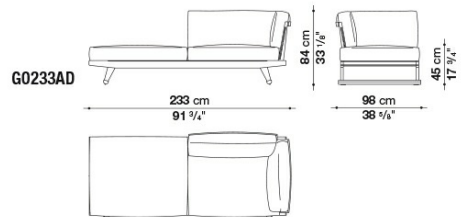

G0233TS

G0233TD

G0197AS

G0197AD