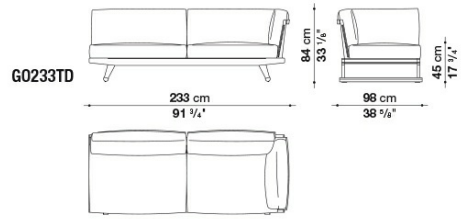

G0197TD

G0233TD