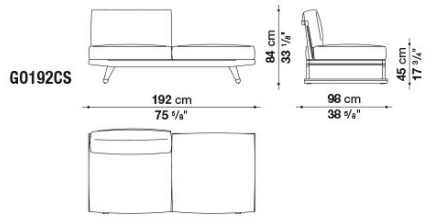

Основания:

полипропилен

Technical drawings

G0203

G0238

G0192C

G0227C

G0192CS

G0203LD

GO238LS

GO238LD

GO238L

GO203L

B&B Italia reserves the right to make technological and aesthetic improvements to its models, including changes to the sizes and materials, without notice. The technical drawings do not define the details of the product. The measurements shown are indicative and may undergo changes. In particular, the dimensions relevant to the padded parts are subject to usage tolerances over time caused by the normal adjustment of the padding. For the specific information, please contact the dealer closest to you.