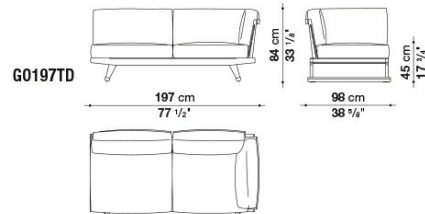

G0192CS

G0192CD

G0227CS

G0227CD