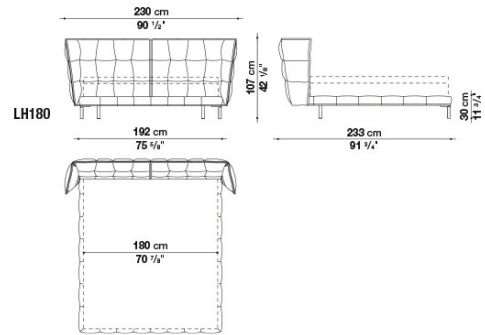

Technical drawings

LH170

LH180