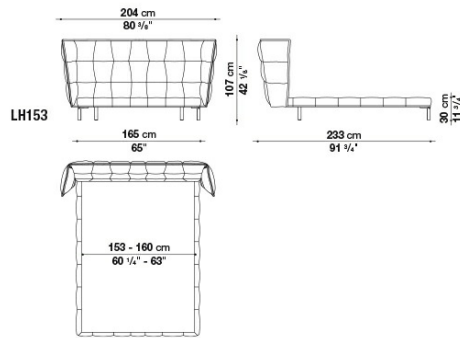

Technical drawings

LH170

LH180