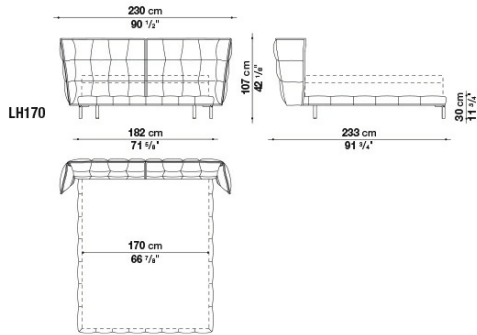

Technical drawings

LH170