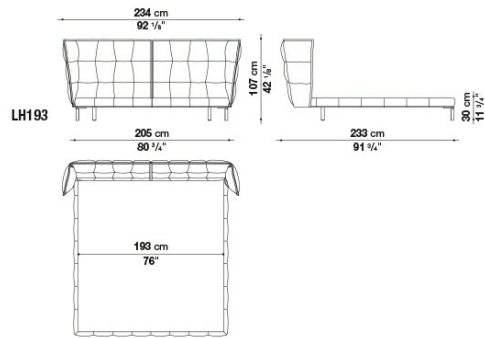

Technical drawings

LH170

LH180