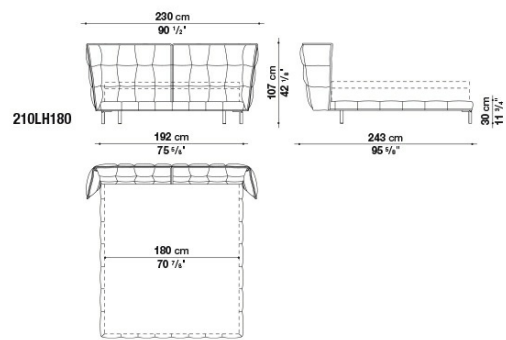

Technical information

Внутренний каркас:
стальные трубки и стальные профили

Обивка внутреннего каркаса:
Bayfit® (Bayer®) эластичный холодно формованный пенополиуретан

Ножки:
окрашенный литой под давлением алюминий, окрашенный стальной лист

210LH170

210LH180

B&B Italia reserves the right to make technological and aesthetic improvements to its models, including changes to the sizes and materials, without notice. The technical drawings do not define the details of the product. The measurements shown are indicative and may undergo changes. In particular, the dimensions relevant to the padded parts are subject to usage tolerances over time caused by the normal adjustment of the padding. For the specific information, please contact the dealer closest to you.