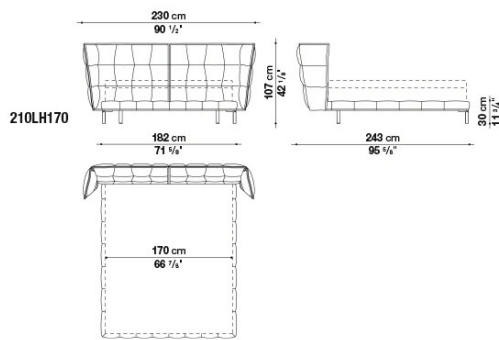

Technical information

Внутренний каркас:
стальные трубки и стальные профили

Обивка внутреннего каркаса:
Bayfit® (Bayer®) эластичный холодно формованный пенополиуретан

Ножки:
окрашенный литой под давлением алюминий, окрашенный стальной лист

210LH170

210LH180

B&B Italia reserves the right to make technological and aesthetic improvements to its models, including changes to the sizes and materials, without notice. The technical drawings do not define the details of the product. The measurements shown are indicative and may undergo changes. In particular, the dimensions relevant to the padded parts are subject to usage tolerances over time caused by the normal adjustment of the padding. For the specific information, please contact the dealer closest to you.