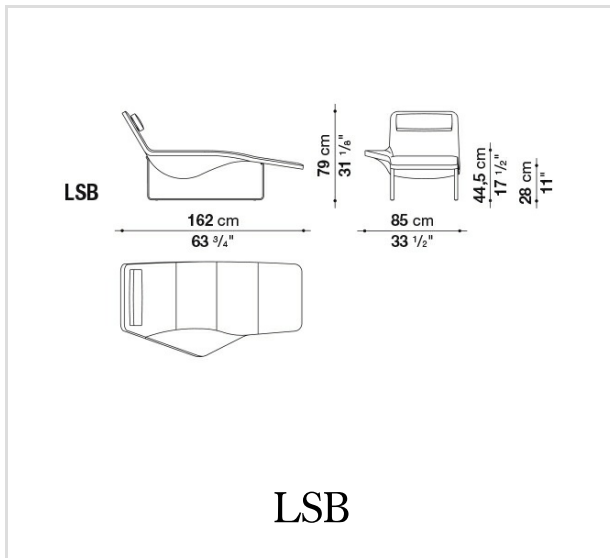

# Technical drawings

B&B Italia reserves the right to make technological and aesthetic improvements to its models, including changes to the sizes and materials, without notice. The technical drawings do not define the details of the product. The measurements shown are indicative and may undergo changes. In particular, the dimensions relevant to the padded parts are subject to usage tolerances over time caused by the normal adjustment of the padding. For the specific information, please contact the dealer closest to you.