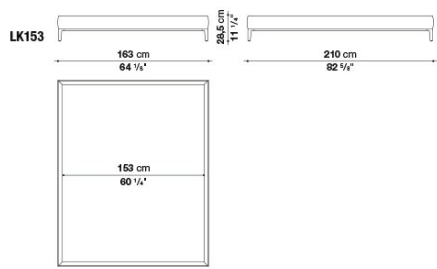

# Technical drawings

LK160

LK170

LK180

LK200

LK153

LK193

210LK160

210LK170

210LK180

210LK200

B&B Italia reserves the right to make technological and aesthetic improvements to its models, including changes to the sizes and materials, without notice. The technical drawings do not define the details of the product. The measurements shown are indicative and may undergo changes. In particular, the dimensions relevant to the padded parts are subject to usage tolerances over time caused by the normal adjustment of the padding. For the specific information, please contact the dealer closest to you.