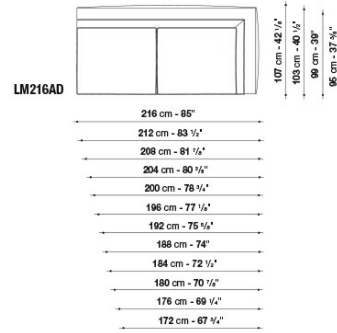

LM216LD

LM275A

LM235A

LM249AS

LM249AD

LM216AS

LM216AD

LM168AS

LM168AD

LM249ALS

LM249ALD

LM232ALS

LM232ALD

LM216ALS

LM216ALD

B&B Italia reserves the right to make technological and aesthetic improvements to its models, including changes to the sizes and materials, without notice. The technical drawings do not define the details of the product. The measurements shown are indicative and may undergo changes. In particular, the dimensions relevant to the padded parts are subject to usage tolerances over time caused by the normal adjustment of the padding. For the specific information, please contact the dealer closest to you.