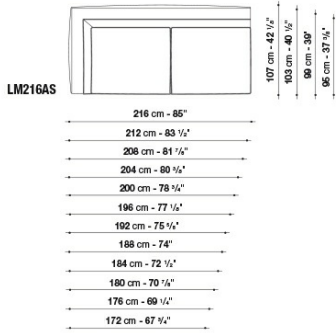

LM216LD

LM275A

LM235A

LM249AS

LM249AD

LM216AS

LM216AD

LM168AS

LM168AD

LM249ALS

LM249ALD

LM232ALS

LM232ALD

LM216ALS

LM216ALD

B&B Italia reserves the right to make technological and aesthetic improvements to its models, including changes to the sizes and materials, without notice. The technical drawings do not define the details of the product. The measurements shown are indicative and may undergo changes. In particular, the dimensions relevant to the padded parts are subject to usage tolerances over time caused by the normal adjustment of the padding. For the specific information, please contact the dealer closest to you.