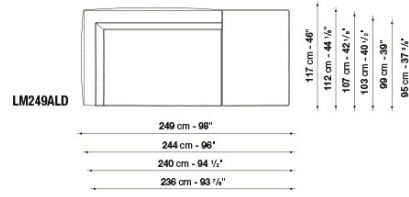

LM168AD

LM249ALS

LM249ALD

LM232ALS

LM232ALD

LM216ALS

LM216ALD

B&B Italia reserves the right to make technological and aesthetic improvements to its models, including changes to the sizes and materials, without notice. The technical drawings do not define the details of the product. The measurements shown are indicative and may undergo changes. In particular, the dimensions relevant to the padded parts are subject to usage tolerances over time caused by the normal adjustment of the padding. For the specific information, please contact the dealer closest to you.