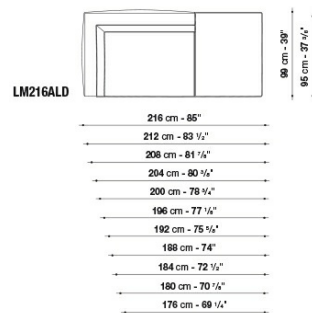

LM168AD

LM249ALS

LM249ALD

LM232ALS

LM232ALD

LM216ALS

LM216ALD

B&B Italia reserves the right to make technological and aesthetic improvements to its models, including changes to the sizes and materials, without notice. The technical drawings do not define the details of the product. The measurements shown are indicative and may undergo changes. In particular, the dimensions relevant to the padded parts are subject to usage tolerances over time caused by the normal adjustment of the padding. For the specific information, please contact the dealer closest to you.