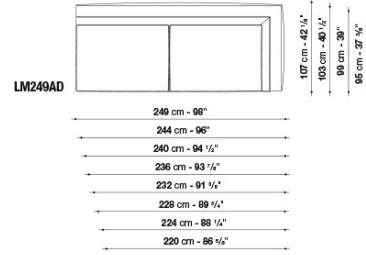

LM235A

LM249AD