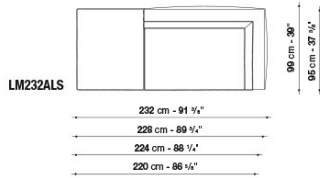

LM168AD

LM249ALS

LM249ALD

LM232ALS

LM232ALD

LM216ALS

LM216ALD

B&B Italia reserves the right to make technological and aesthetic improvements to its models, including changes to the sizes and materials, without notice. The technical drawings do not define the details of the product. The measurements shown are indicative and may undergo changes. In particular, the dimensions relevant to the padded parts are subject to usage tolerances over time caused by the normal adjustment of the padding. For the specific information, please contact the dealer closest to you.