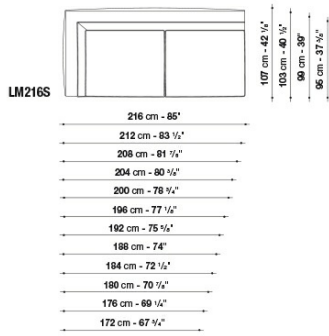

LM216S

LM216D

LM168S

LM168D