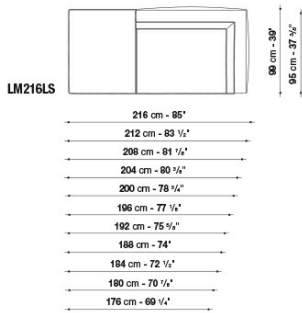

LM216D

LM168S

LM168D

LM249LS

LM249LD

LM232LS

LM232LD

LM216LS

LM168AD

LM249ALS

LM249ALD

LM232ALS

LM232ALD

LM216ALS

LM216ALD

B&B Italia reserves the right to make technological and aesthetic improvements to its models, including changes to the sizes and materials, without notice. The technical drawings do not define the details of the product. The measurements shown are indicative and may undergo changes. In particular, the dimensions relevant to the padded parts are subject to usage tolerances over time caused by the normal adjustment of the padding. For the specific information, please contact the dealer closest to you.