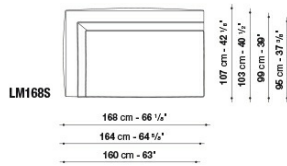

LM216S

LM216D

LM168S

LM168D