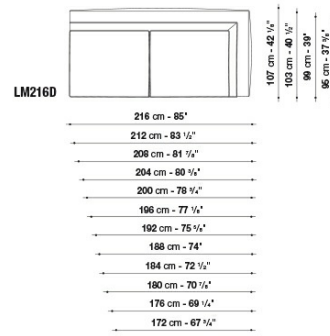

LM216S

LM216D

LM168S

LM168D