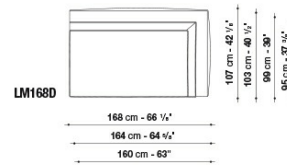

LM216S

LM216D

LM168S

LM168D