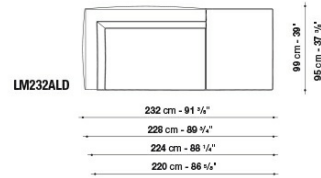

LM168AD

LM249ALS

LM249ALD

LM232ALS

LM232ALD

LM216ALS

LM216ALD

B&B Italia reserves the right to make technological and aesthetic improvements to its models, including changes to the sizes and materials, without notice. The technical drawings do not define the details of the product. The measurements shown are indicative and may undergo changes. In particular, the dimensions relevant to the padded parts are subject to usage tolerances over time caused by the normal adjustment of the padding. For the specific information, please contact the dealer closest to you.