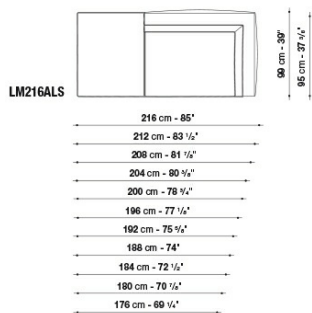

LM168AD

LM249ALS

LM249ALD

LM232ALS

LM232ALD

LM216ALS

LM216ALD

B&B Italia reserves the right to make technological and aesthetic improvements to its models, including changes to the sizes and materials, without notice. The technical drawings do not define the details of the product. The measurements shown are indicative and may undergo changes. In particular, the dimensions relevant to the padded parts are subject to usage tolerances over time caused by the normal adjustment of the padding. For the specific information, please contact the dealer closest to you.