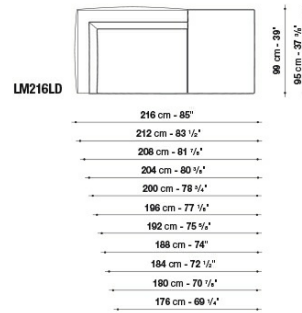

LM216D

LM168S

LM168D

LM249LS

LM249LD

LM232LS

LM232LD

LM216LS

LM168AD

LM249ALS

LM249ALD

LM232ALS

LM232ALD

LM216ALS

LM216ALD

B&B Italia reserves the right to make technological and aesthetic improvements to its models, including changes to the sizes and materials, without notice. The technical drawings do not define the details of the product. The measurements shown are indicative and may undergo changes. In particular, the dimensions relevant to the padded parts are subject to usage tolerances over time caused by the normal adjustment of the padding. For the specific information, please contact the dealer closest to you.