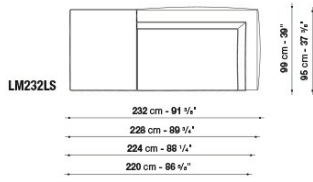

LM249LS

LM232LS