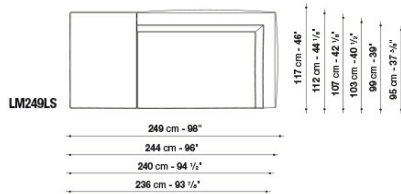

LM216S

LM216D

LM168S

LM168D