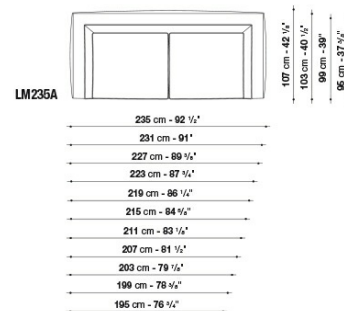

LM232LS

LM232LD

LM216LS

LM216LD