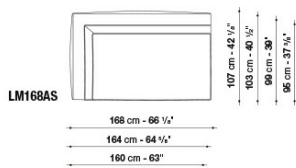

LM216LD

LM275A

LM235A

LM249AS

LM249AD

LM216AS

LM216AD

LM168AS

LM168AD

LM249ALS

LM249ALD

LM232ALS

LM232ALD

LM216ALS

LM216ALD

B&B Italia reserves the right to make technological and aesthetic improvements to its models, including changes to the sizes and materials, without notice. The technical drawings do not define the details of the product. The measurements shown are indicative and may undergo changes. In particular, the dimensions relevant to the padded parts are subject to usage tolerances over time caused by the normal adjustment of the padding. For the specific information, please contact the dealer closest to you.