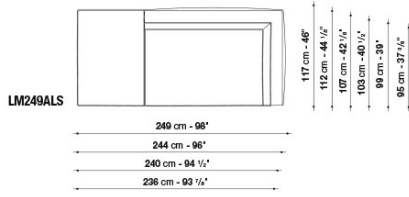

LM216LD

LM275A

LM235A

LM249AS

LM249AD

LM216AS

LM216AD

LM168AS

LM168AD

LM249ALS

LM249ALD

LM232ALS

LM232ALD

LM216ALS

LM216ALD

B&B Italia reserves the right to make technological and aesthetic improvements to its models, including changes to the sizes and materials, without notice. The technical drawings do not define the details of the product. The measurements shown are indicative and may undergo changes. In particular, the dimensions relevant to the padded parts are subject to usage tolerances over time caused by the normal adjustment of the padding. For the specific information, please contact the dealer closest to you.