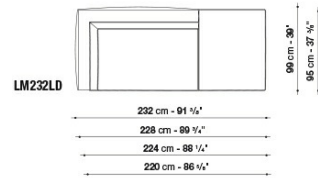

LM249LD

LM232LD