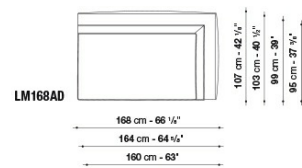

LM168AD

LM249ALS

LM249ALD

LM232ALS

LM232ALD

LM216ALS

LM216ALD

B&B Italia reserves the right to make technological and aesthetic improvements to its models, including changes to the sizes and materials, without notice. The technical drawings do not define the details of the product. The measurements shown are indicative and may undergo changes. In particular, the dimensions relevant to the padded parts are subject to usage tolerances over time caused by the normal adjustment of the padding. For the specific information, please contact the dealer closest to you.