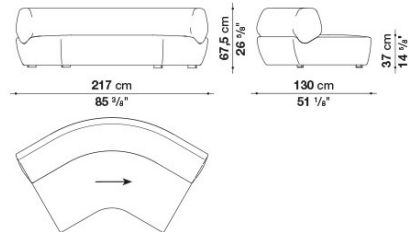

NA217A

NA217A