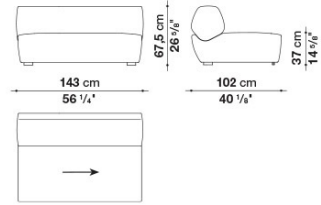

NA143C

NA143C