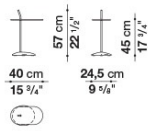

NA185LD

NA102PS

NA102PS

NA102PD

NA102PD

TNA40

TNA40

B&B Italia reserves the right to make technological and aesthetic improvements to its models, including changes to the sizes and materials, without notice. The technical drawings do not define the details of the product. The measurements shown are indicative and may undergo changes. In particular, the dimensions relevant to the padded parts are subject to usage tolerances over time caused by the normal adjustment of the padding. For the specific information, please contact the dealer closest to you.