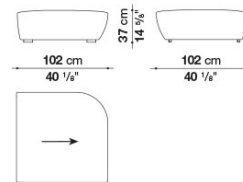

NA185LD

NA102PS

NA102PS

NA102PD

NA102PD

TNA40

TNA40

B&B Italia reserves the right to make technological and aesthetic improvements to its models, including changes to the sizes and materials, without notice. The technical drawings do not define the details of the product. The measurements shown are indicative and may undergo changes. In particular, the dimensions relevant to the padded parts are subject to usage tolerances over time caused by the normal adjustment of the padding. For the specific information, please contact the dealer closest to you.