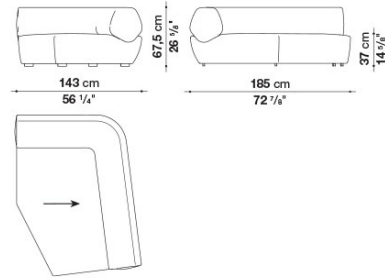

NA185LD

NA102PS

NA102PS

NA102PD

NA102PD

TNA40

TNA40

B&B Italia reserves the right to make technological and aesthetic improvements to its models, including changes to the sizes and materials, without notice. The technical drawings do not define the details of the product. The measurements shown are indicative and may undergo changes. In particular, the dimensions relevant to the padded parts are subject to usage tolerances over time caused by the normal adjustment of the padding. For the specific information, please contact the dealer closest to you.