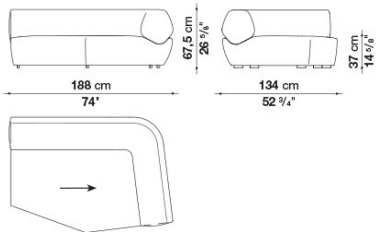

NA188TD

NA188TD