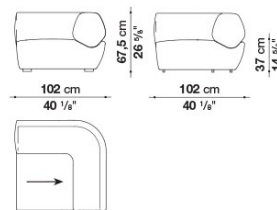

NA185LD

NA102AD