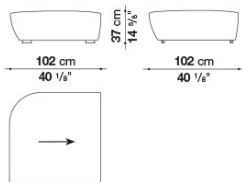

NA185LD

NA102PS

NA102PS

NA102PD

NA102PD

TNA40

TNA40

B&B Italia reserves the right to make technological and aesthetic improvements to its models, including changes to the sizes and materials, without notice. The technical drawings do not define the details of the product. The measurements shown are indicative and may undergo changes. In particular, the dimensions relevant to the padded parts are subject to usage tolerances over time caused by the normal adjustment of the padding. For the specific information, please contact the dealer closest to you.