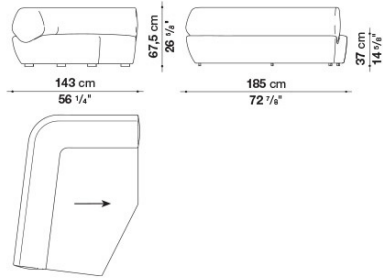

NA102AS

NA185LS

NA185LS