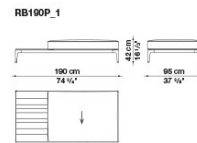

RB130PQ_1

RB190P

RB190P_1

B&B Italia reserves the right to make technological and aesthetic improvements to its models, including changes to the sizes and materials, without notice. The technical drawings do not define the details of the product. The measurements shown are indicative and may undergo changes. In particular, the dimensions relevant to the padded parts are subject to usage tolerances over time caused by the normal adjustment of the padding. For the specific information, please contact the dealer closest to you.