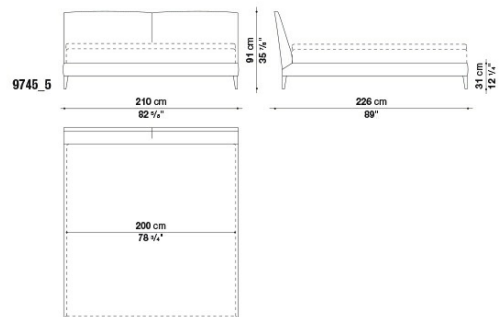

# Technical drawings

9745\_2

9745\_3

9745\_4

9745\_5

2369745\_2

2369745\_3

2369745\_4

2369745\_5

B&B Italia reserves the right to make technological and aesthetic improvements to its models, including changes to the sizes and materials, without notice. The technical drawings do not define the details of the product. The measurements shown are indicative and may undergo changes. In particular, the dimensions relevant to the padded parts are subject to usage tolerances over time caused by the normal adjustment of the padding. For the specific information, please contact the dealer closest to you.