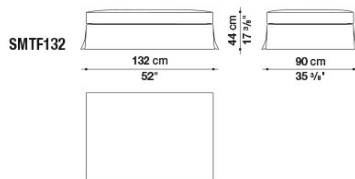

shaped polyurethane of different density, polyester fibre cover

Seat cushion upholstery:

shaped polyurethane of different density, sterilized down, polyester fibre cover

Lower edge:

aluminium extrusions

Feet:

SMTF132

B&B Italia reserves the right to make technological and aesthetic improvements to its models, including changes to the sizes and materials, without notice. The technical drawings do not define the details of the product. The measurements shown are indicative and may undergo changes. In particular, the dimensions relevant to the padded parts are subject to usage tolerances over time caused by the normal adjustment of the padding. For the specific information, please contact the dealer closest to you.