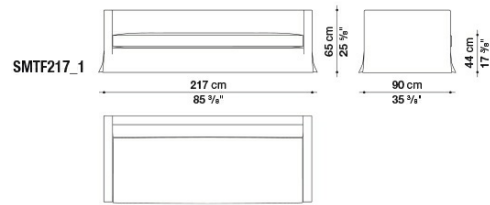

Technical drawings

SMTF152_1

SMTF217_1

SMTF132

B&B Italia reserves the right to make technological and aesthetic improvements to its models, including changes to the sizes and materials, without notice. The technical drawings do not define the details of the product. The measurements shown are indicative and may undergo changes. In particular, the dimensions relevant to the padded parts are subject to usage tolerances over time caused by the normal adjustment of the padding. For the specific information, please contact the dealer closest to you.