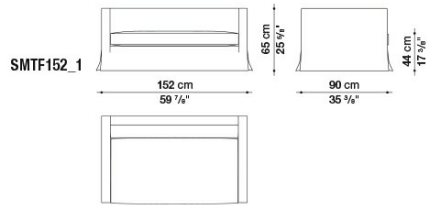

Technical drawings

SMTF152_1